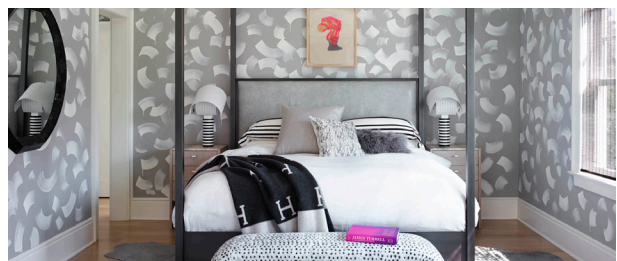

Wellness

- Cool, bright sunlight energizes in the morning, warm light relaxes in the evening
- Ketra mimics natural sunlight by shifting color temperature and intensity throughout the day

Convenience

- Use pre-curated content selected by experts or set your own custom scenes
- Use Ketra wall stations or mobile app to control all the lights in the house
- Integrates with leading home automation systems

Fixtures

Integrated Fixtures D3 and D4R Retrofit Lamps S30, S38, and A20 Lamps

- Lamps screw into standard light fixtures
- Wireless control adjusts brightness and color
- Tunable white from warm to cool
- Select from infinite color options
- 50,000+ hour lifetime, longer than average home ownership