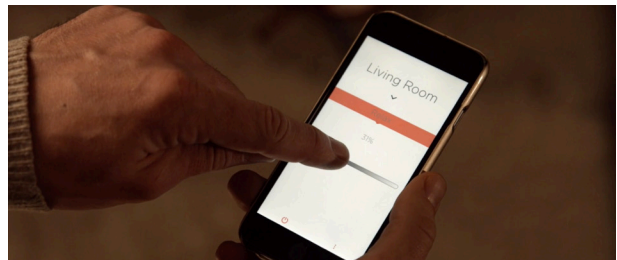

Aesthetics

- Light beautifully renders finishes and textures to always look their best
- Override Natural setting to select the right light for any occasion
- Full color spectrum creates a palette of moods and colored lights for entertaining

Wellness

- Cool, bright sunlight energizes in the morning, warm light relaxes in the evening
- Ketra mimics natural sunlight by shifting color temperature and intensity throughout the day

Convenience

- Use pre-curated content selected by experts or set your own custom scenes
- Use Ketra wall stations or mobile app to control all the lights in the house
- Integrates with leading home automation systems

Safety

- Night light level dimming provides subtle glow for hallways and stairs at night
- Control all interior and exterior lights with one button before entering or from your bedside
- Integrates with leading home security systems