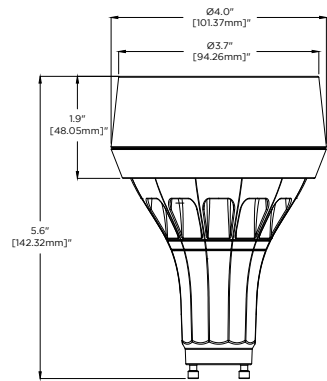

KETRA

S30 LAMP ACCESSORIES

Type: _____
 Project: _____
 Comments: _____
 Prepared By: _____

55° Cutoff Short Snoot

45° Cutoff Hex Louver with
55° Cutoff Short Snoot

30° Cutoff Tall Snoot

15° Cutoff Baffle with 30°
Cutoff Tall Snoot

Example Order Code: UN-S30A SNT55 WH

Product line	Code
Universal	UN-
Model	
S30 Accessory	S30A
Accessory Type	
Short Snoot	SNT55
Tall Snoot	SNT30
45° Hex Louver Includes Short Snoot	LUV45
15° Baffle Includes Tall Snoot	BFL15
Housing Color	
White (Snoots only)	WH
Black	BK

770-000029-01 r15
 Specifications are subject to change without notice

TALL SNOOT
30° CUTOFF

TALL SNOOT
W/ 15° BAFFLE

SHORT SNOOT
55° CUTOFF

SHORT SNOOT
W/ HEX LOUVER
45° CUTOFF