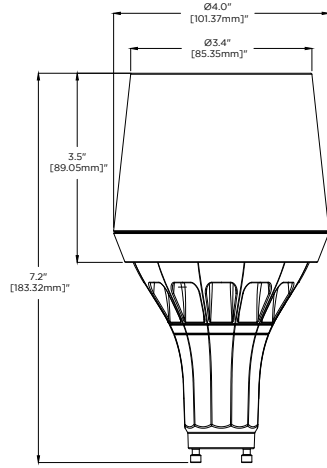

KETRA

S30 LAMP ACCESSORIES

Type: _____
 Project: _____
 Comments: _____
 Prepared By: _____

55° Cutoff Short Snoot

45° Cutoff Hex Louver with
55° Cutoff Short Snoot

30° Cutoff Tall Snoot

15° Cutoff Baffle with 30°
Cutoff Tall Snoot

Range of Accessories to precisely control beam and field of Ketra's lamps.

Snoots, louvers and baffles control the beam and field with precision

HARDWARE ORDERING GUIDE

UN-	S30A	<input type="text"/>	<input type="text"/>
Product Line	Model	Accessory Type	Housing Color

Example Order Code: UN-S30A SNT55 WH

Product line	Code
Universal	UN-
Model	
S30 Accessory	S30A
Accessory Type	
Short Snoot	SNT55
Tall Snoot	SNT30
45° Hex Louver Includes Short Snoot	LUV45
15° Baffle Includes Tall Snoot	BFL15
Housing Color	
White (Snoots only)	WH
Black	BK

770-000029-01 r15
 Specifications are subject to change without notice

TALL SNOOT
30° CUTOFF

TALL SNOOT
W/ 15° BAFFLE

SHORT SNOOT
55° CUTOFF

SHORT SNOOT
W/ HEX LOUVER
45° CUTOFF