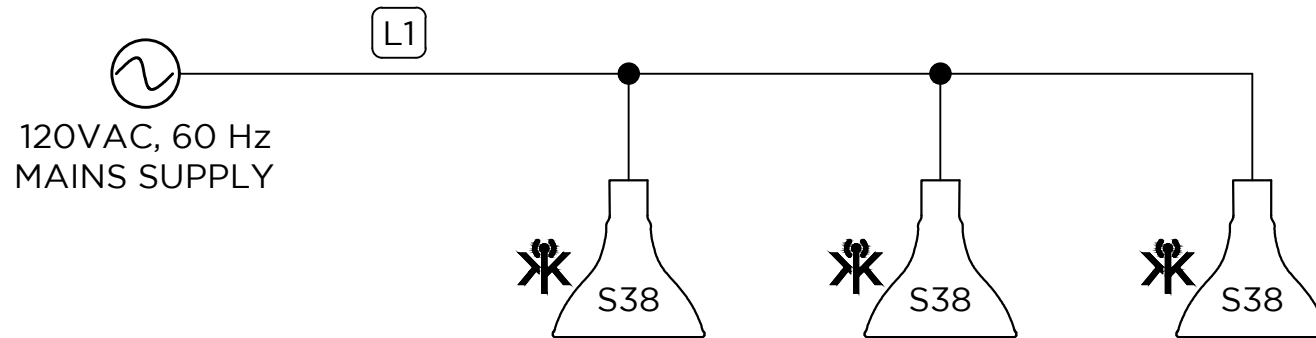

KETRA

6321 E. STASSNEY LN.
SUITE 13-400
AUSTIN, TX 78744
P: 512.347.1100

GENERAL NOTES:

1. KETRANET MESH IS KETRA'S WIRELESS CONTROL PROTOCOL.
2. A NODE IS A KETRANET MESH ENABLED WIRELESS DEVICE.
3. 50 KETRANET MESH NODES MAX. PER INSTALLATION NETWORK.
4. ALL KETRANET MESH NODES TO BE INSTALLED WITHIN 50'-0" RANGE OF THE NEAREST NODE.