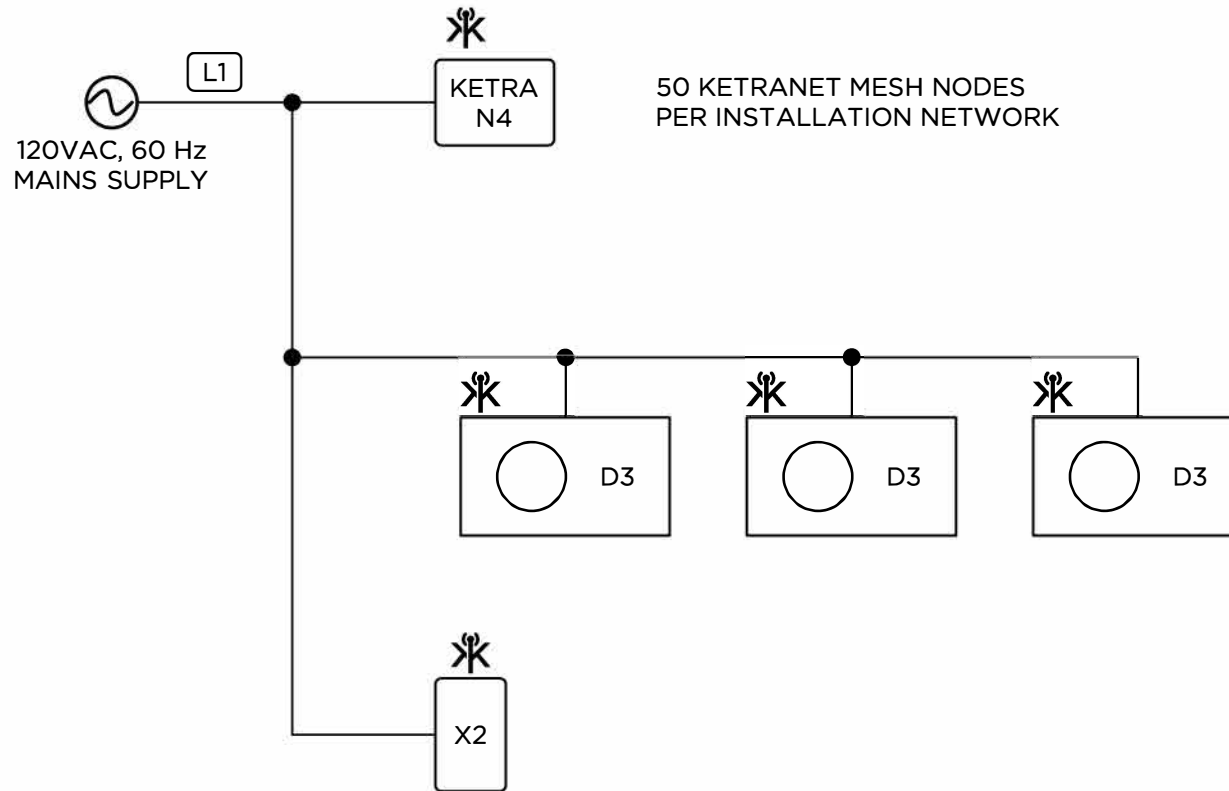

KETRA

6321 E. STASSNEY LN.
SUITE 13-400
AUSTIN, TX 78744
P: 512.347.1100

1. GENERAL NOTES:

2. KETRANET MESH IS KETRA'S WIRELESS CONTROL PROTOCOL.
3. A NODE IS A KETRANET MESH ENABLED WIRELESS DEVICE.
4. 50 KETRANET MESH NODES MAX. PER INSTALLATION NETWORK.
5. ALL KETRANET MESH NODES TO BE INSTALLED WITHIN 50'-0" RANGE OF THE NEAREST NODE.
6. N4 HUB: 10 N4'S MAX. PER DAISY CHAIN SERIES.

SHEET NAME

KETRA
N4, X2, D3

SHEET

1 OF 1

KEY

L1 12 AWG, 3 WIRE

 KETRANET MESH
WIRELESS NETWORK