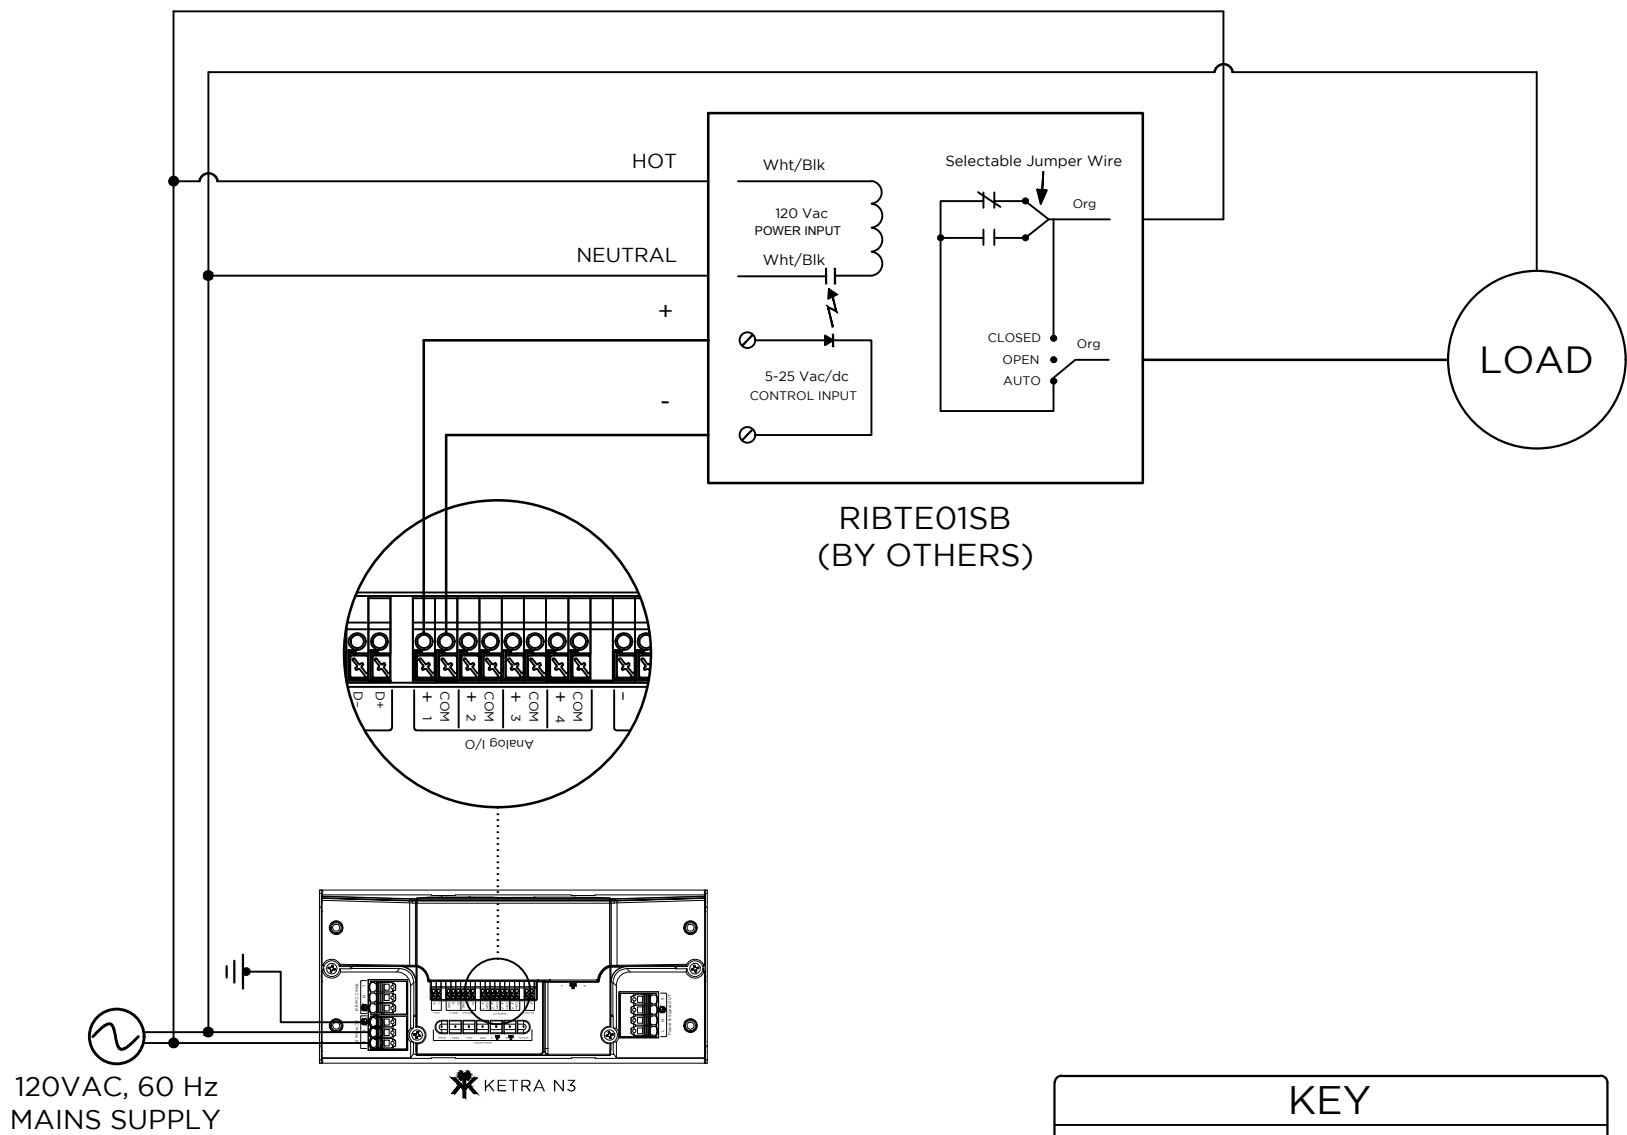

KETRA®

6312 E. STASSNEY LN.
SUITE 13-400
AUSTIN, TX 78744
P: 512.347.1100

GENERAL NOTES:

1. KETRANET MESH IS KETRA'S WIRELESS CONTROL PROTOCOL.
2. A NODE IS A KETRANET MESH ENABLED WIRELESS DEVICE.
3. 50 KETRANET MESH NODES MAX. PER INSTALLATION NETWORK.
4. ALL KETRANET MESH NODES TO BE INSTALLED WITHIN 50'-0" RANGE OF THE NEAREST NODE.

FOR REFERENCE ONLY
NOT FOR
CONSTRUCTION

DRAWING TYPE: WD
DRAWING #:
REVISION #: 00
DATE: 03/24/2016
DRAWN BY: CEH
CHECKED BY: GEB
SCALE: NTS

SHEET NAME
KETRA N3,
RIBTE01SB RELAY

SHEET
1 OF 1

KEY

**KETRANET MESH
WIRELESS NETWORK**