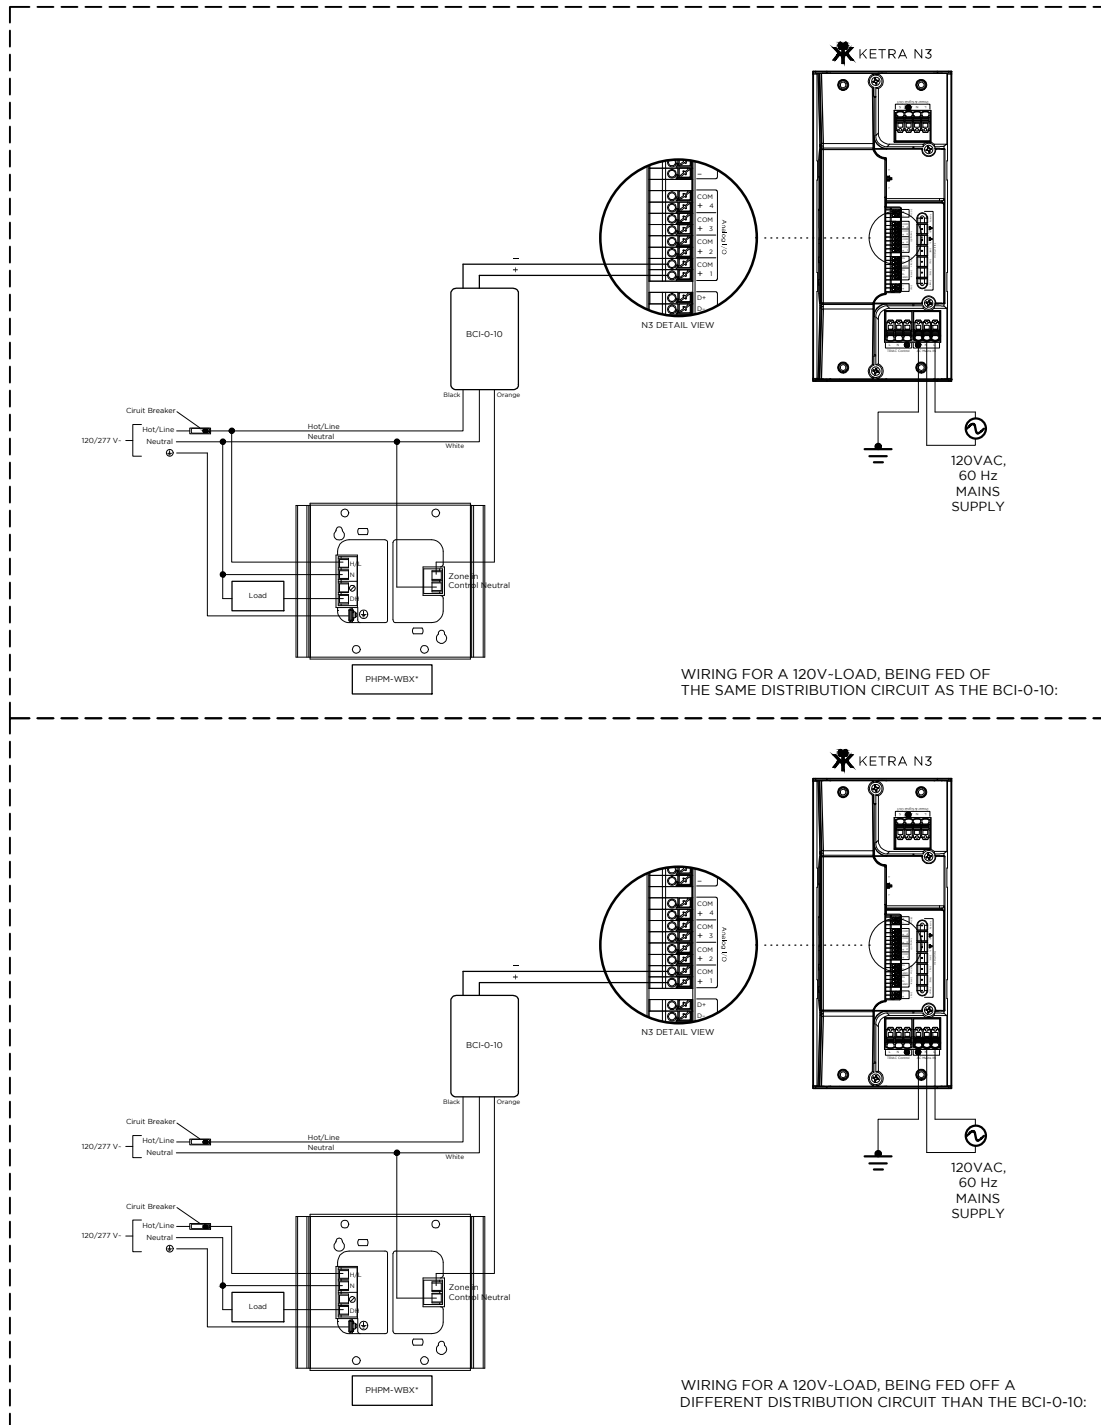

KETRA

6321 E. STASSNEY LN.
SUITE 13-400
AUSTIN, TX 78744
P: 512.347.1100

GENERAL NOTES:

1. KETRANET MESH IS KETRA'S WIRELESS CONTROL PROTOCOL.
2. A NODE IS A KETRANET MESH ENABLED WIRELESS DEVICE.
3. 50 KETRANET MESH NODES MAX. PER INSTALLATION NETWORK.
4. ALL KETRANET MESH NODES TO BE INSTALLED WITHIN 50'-0" RANGE OF THE NEAREST NODE.

FOR REFERENCE ONLY
NOT FOR
CONSTRUCTION

DRAWING TYPE: WD

DRAWING #:

REVISION #: 02

DATE: 04/15/2016

DRAWN BY: CEH

CHECKED BY: GEB

SCALE: NTS

SHEET NAME
KETRA N3,
PHPM-WBX, BCI-0-10V,
DIMMING CONTROL, LOAD

SHEET

1 OF 1

KEY	
	KETRANET MESH WIRELESS NETWORK