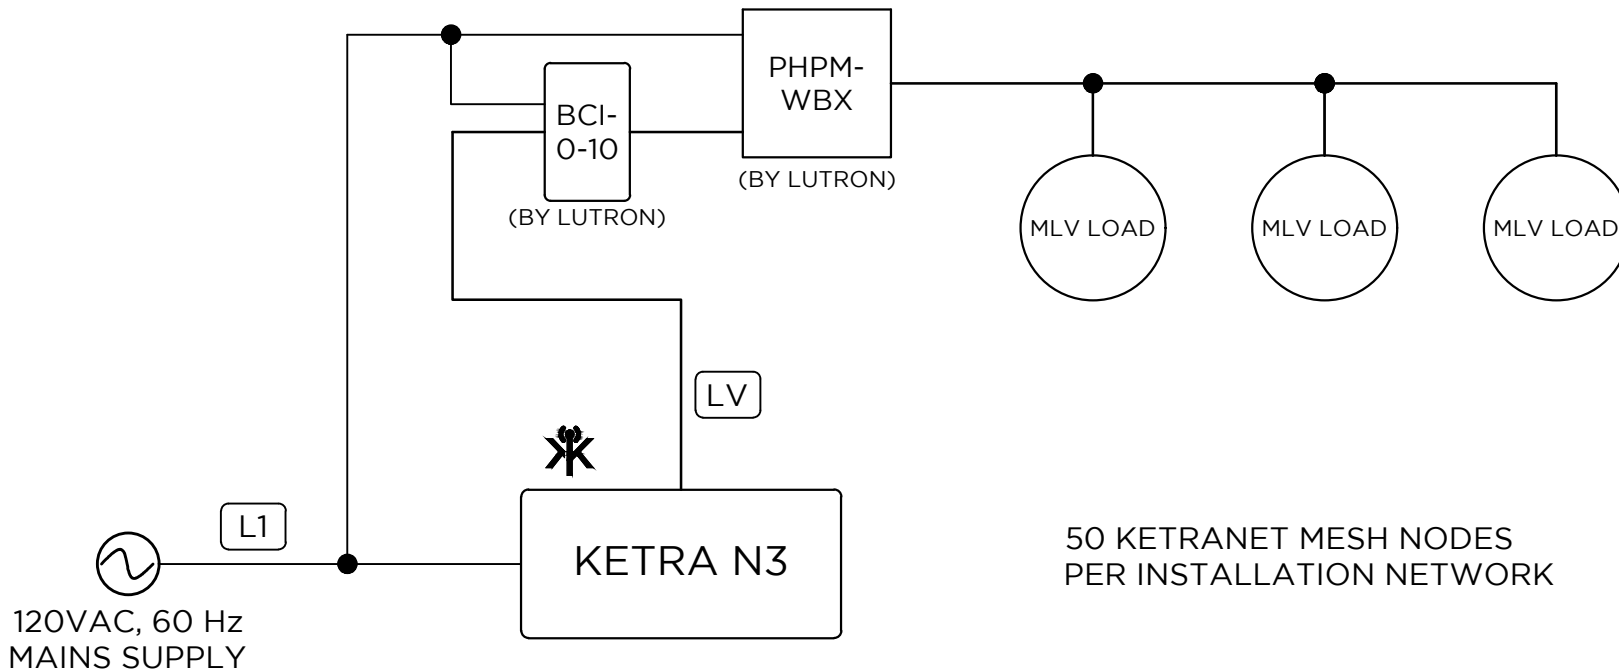

KETRA

6321 E. STASSNEY LN.
SUITE 13-400
AUSTIN, TX 78744
P: 512.347.1100

GENERAL NOTES:

1. KETRANET MESH IS KETRA'S WIRELESS CONTROL PROTOCOL.
2. A NODE IS A KETRANET MESH ENABLED WIRELESS DEVICE.
3. 50 KETRANET MESH NODES MAX. PER INSTALLATION NETWORK.
4. ALL KETRANET MESH NODES TO BE INSTALLED WITHIN 50'-0" RANGE OF THE NEAREST NODE.

FOR REFERENCE ONLY
NOT FOR
CONSTRUCTION

DRAWING TYPE: OL
DRAWING #:
REVISION #: 01
DATE: 04/26/2016
DRAWN BY: CEH
CHECKED BY: GEB
SCALE: NTS

SHEET NAME
KETRA N3 TO MLV LOAD

SHEET

1 OF 1

KEY

- | | |
|----|--------------------------------|
| L1 | 12 AWG, 3 WIRE |
| LV | 16-24 AWG, 2 WIRE |
| | KETRANET MESH WIRELESS NETWORK |