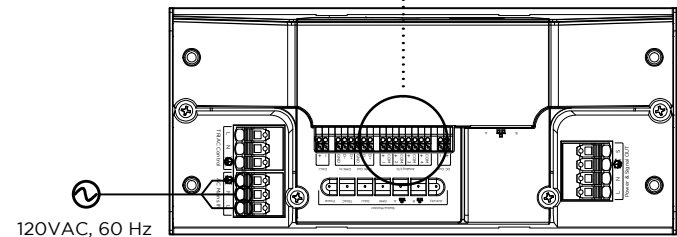

FOR REFERENCE ONLY
NOT FOR
CONSTRUCTION

DRAWING TYPE: WD
DRAWING #:
REVISION #: 00
DATE: 08/29/2016
DRAWN BY: CEH
CHECKED BY: TH
SCALE: NTS

SHEET NAME
KETRA N3, KL07
SWITCHING PHOTOCELL

SHEET
1 OF 1

N3 DETAIL VIEW