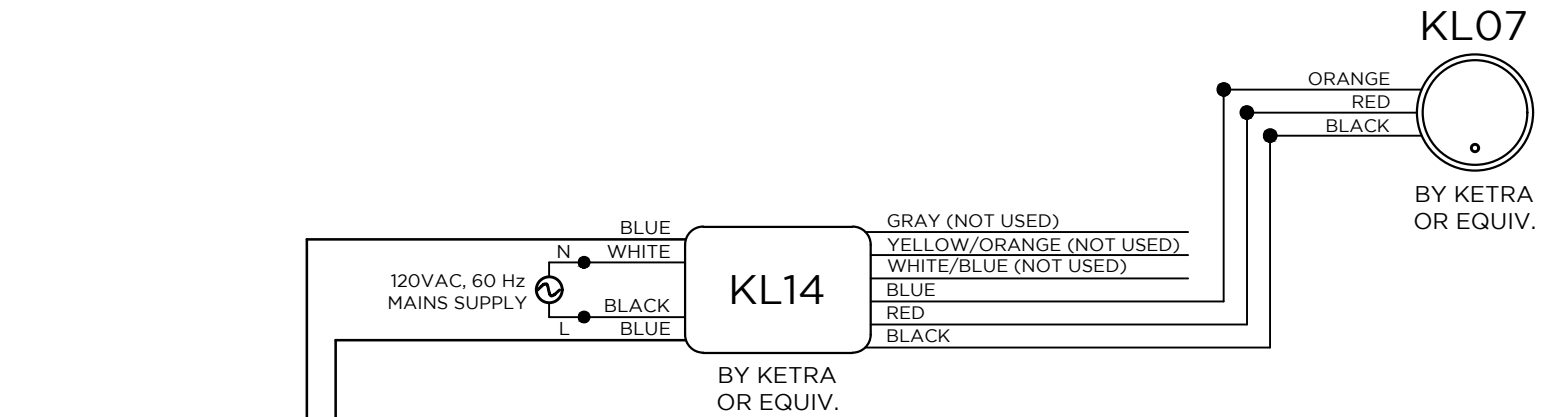

KETRA

6321 E. STASSNEY LN.
SUITE 13-400
AUSTIN, TX 78744
P: 512.347.1100

GENERAL NOTES:

1. KETRANET MESH IS KETRA'S WIRELESS CONTROL PROTOCOL.
2. A NODE IS A KETRANET MESH ENABLED WIRELESS DEVICE.
3. 50 KETRANET MESH NODES MAX. PER INSTALLATION NETWORK.
4. ALL KETRANET MESH NODES TO BE INSTALLED WITHIN 50'-0" RANGE OF THE NEAREST NODE.

FOR REFERENCE ONLY
NOT FOR
CONSTRUCTION

DRAWING TYPE: WD
DRAWING #:
REVISION #: 00
DATE: 08/29/2016
DRAWN BY: CEH
CHECKED BY: TH
SCALE: NTS

SHEET NAME
KETRA N3, KL07
SWITCHING PHOTOCELL

SHEET
1 OF 1

N3 DETAIL VIEW