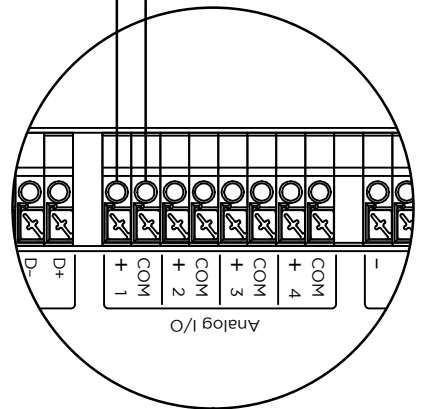

KETRA

6321 E. STASSNEY LN.
SUITE 13-400
AUSTIN, TX 78744
P: 512.347.1100

GENERAL NOTES:

1. KETRANET MESH IS KETRA'S WIRELESS CONTROL PROTOCOL.
2. A NODE IS A KETRANET MESH ENABLED WIRELESS DEVICE.
3. 50 KETRANET MESH NODES MAX. PER INSTALLATION NETWORK.
4. ALL KETRANET MESH NODES TO BE INSTALLED WITHIN 50'-0" RANGE OF THE NEAREST NODE.

FOR REFERENCE ONLY
NOT FOR
CONSTRUCTION

DRAWING TYPE: WD
DRAWING #:
REVISION #: 00
DATE: 08/29/2016
DRAWN BY: CEH
CHECKED BY: TH
SCALE: NTS

SHEET NAME
KETRA N3, KL07
SWITCHING PHOTOCELL

SHEET
1 OF 1

N3 DETAIL VIEW