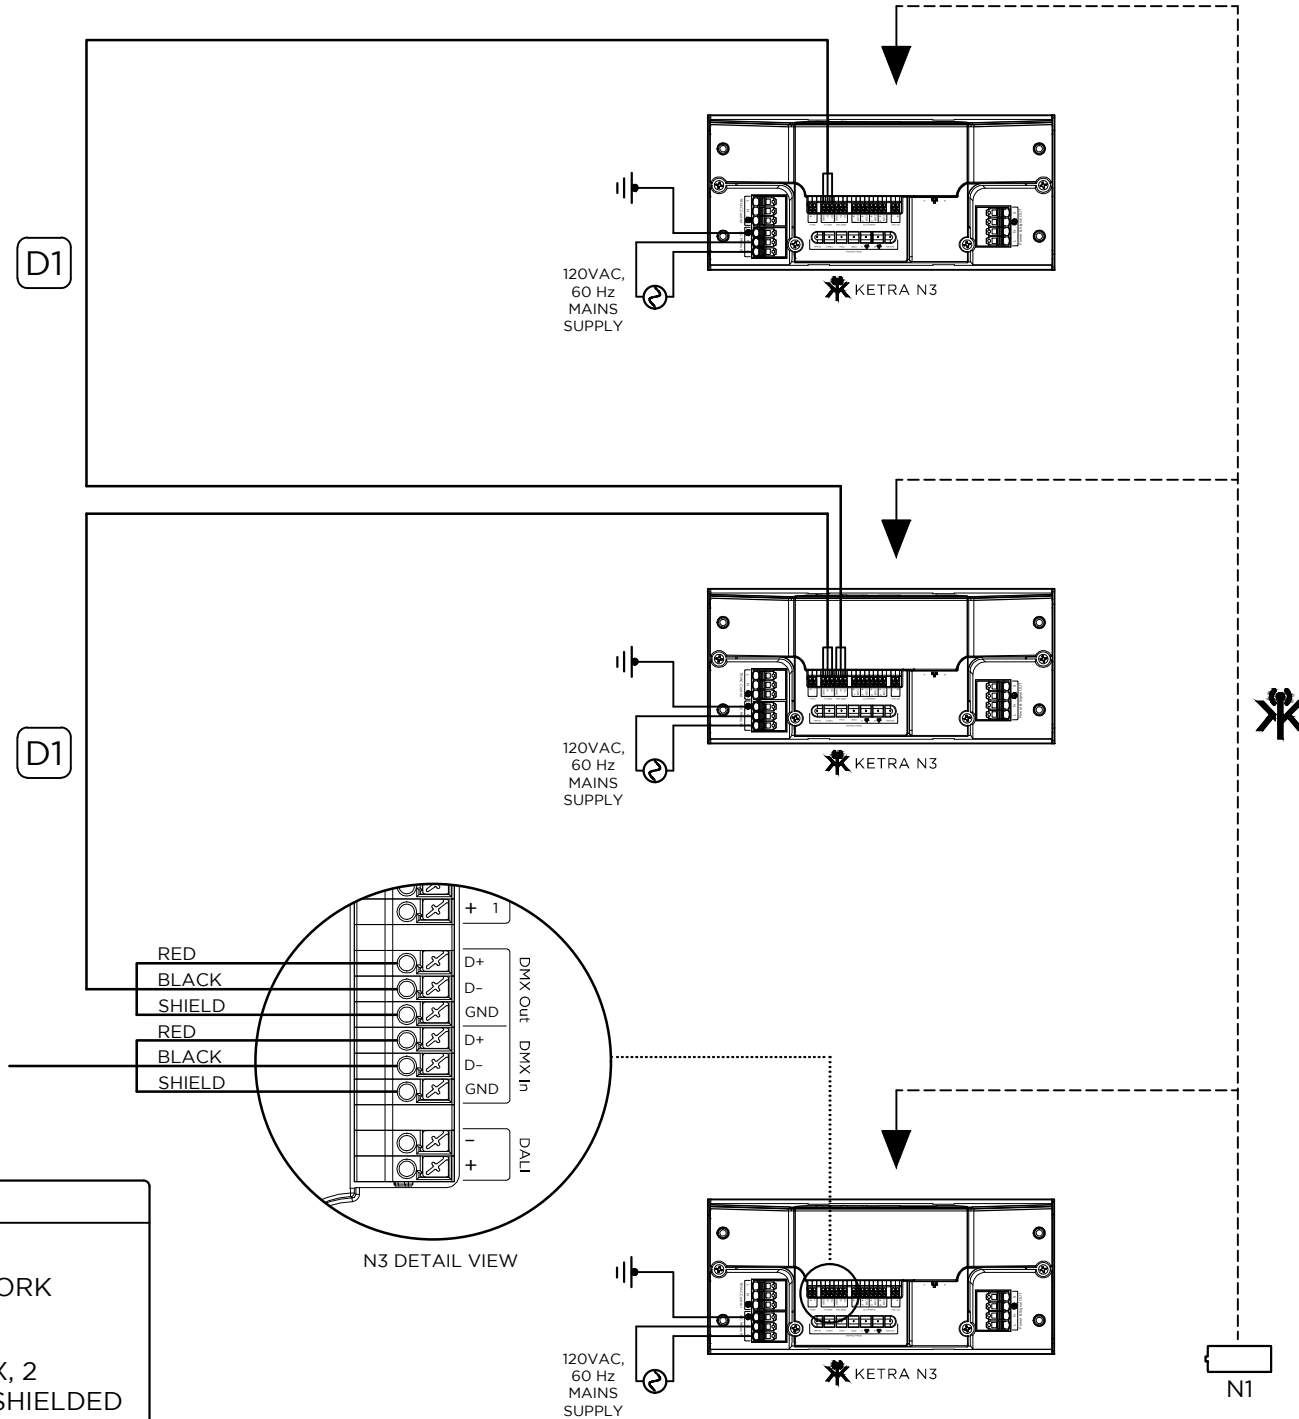

# KETRA

6321 E. STASSNEY LN.  
SUITE 13-400  
AUSTIN, TX 78744  
P: 512.347.1100

**GENERAL NOTES:**

1. KETRANET MESH IS KETRA'S WIRELESS CONTROL PROTOCOL.
2. A NODE IS A KETRANET MESH ENABLED WIRELESS DEVICE.
3. 50 KETRANET MESH NODES MAX. PER INSTALLATION NETWORK.
4. ALL KETRANET MESH NODES TO BE INSTALLED WITHIN 50'-0" RANGE OF THE NEAREST NODE.

FOR REFERENCE ONLY  
NOT FOR  
CONSTRUCTION

DRAWING TYPE: WD

DRAWING #:

REVISION #: 01

DATE: 04/12/2016

DRAWN BY: CEH

CHECKED BY: GEB

SCALE: NTS

SHEET NAME

MULTI N3, DMX CTRL,  
WIFI PROGRAMMING

SHEET

1 OF 1

**KEY**

- KETRANET MESH WIRELESS NETWORK
- BELDEN-9729 OR EQUIVALENT DMX, 2 TWISTED PAIRS, SHIELDED