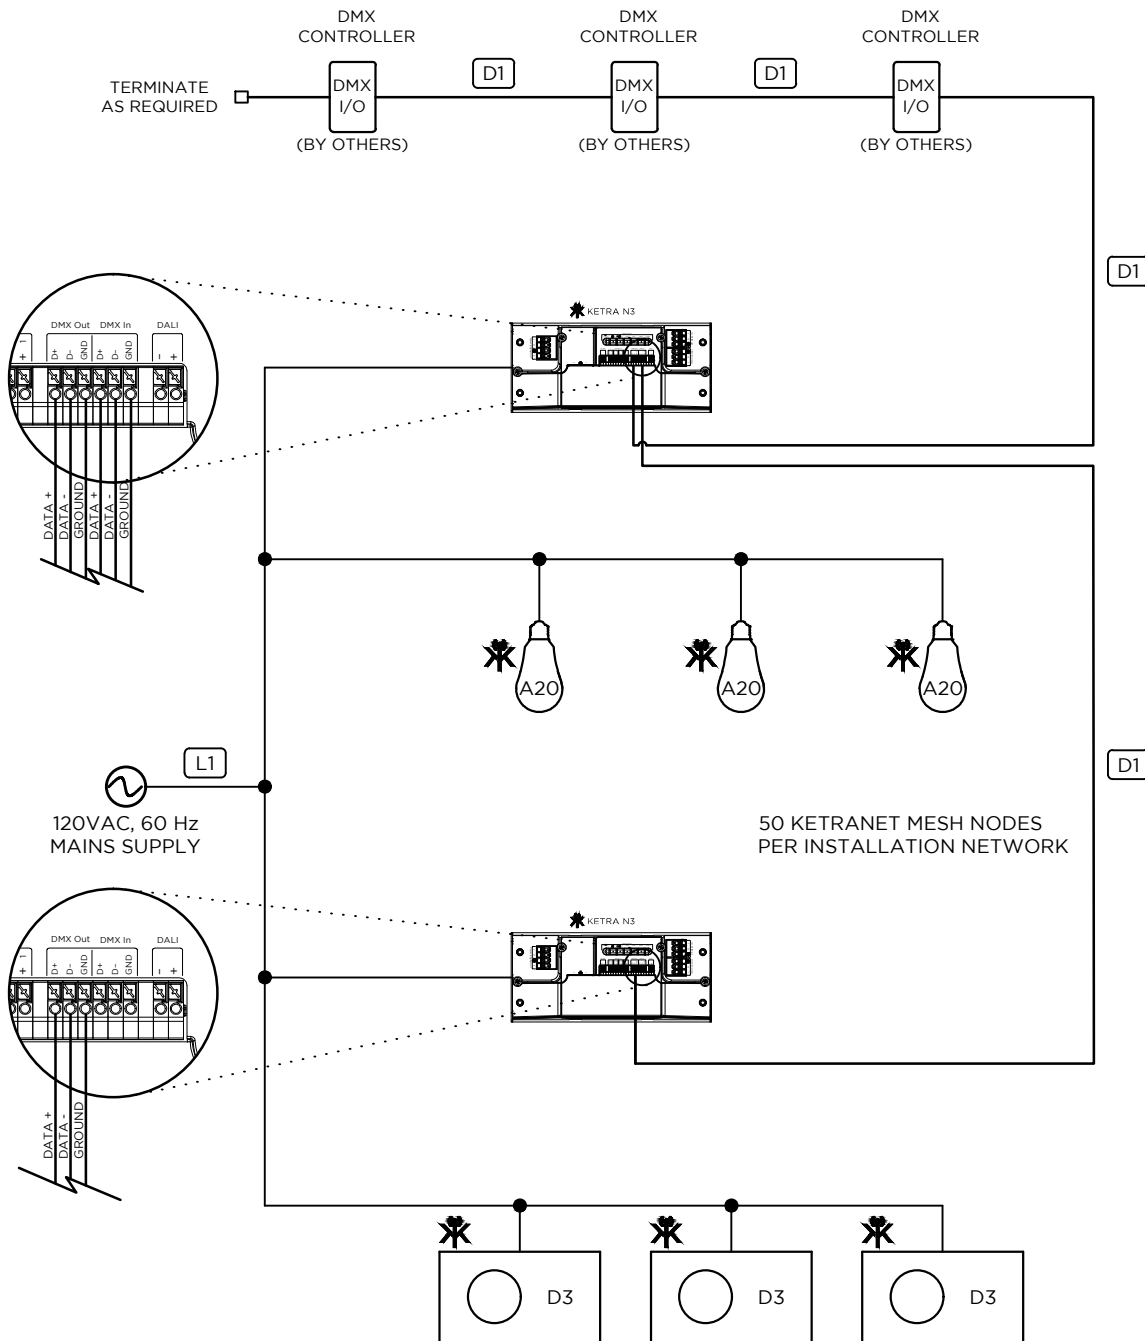

KETRA

6321 E. STASSNEY LN.
SUITE 13-400
AUSTIN, TX 78744
P: 512.347.1100

GENERAL NOTES:

1. KETRANET MESH IS KETRA'S WIRELESS CONTROL PROTOCOL.
2. A NODE IS A KETRANET MESH ENABLED WIRELESS DEVICE.
3. 50 KETRANET MESH NODES MAX. PER INSTALLATION NETWORK.
4. ALL KETRANET MESH NODES TO BE INSTALLED WITHIN 50'-0" RANGE OF THE NEAREST NODE.

FOR REFERENCE ONLY
NOT FOR
CONSTRUCTION

DRAWING TYPE: OL

DRAWING #:

REVISION #: 01

DATE: 11/15/2016

DRAWN BY: CEH

CHECKED BY: LEB

SCALE: NTS

SHEET NAME

KETRA,
N3, A20 D3,
DMX-OUT FROM N3

SHEET

1 OF 1

KEY

- L1 12 AWG, 3 WIRE
- D1 BELDEN-9729 OR EQUIVALENT DMX, 2 TWISTED PAIRS, SHIELDED
- * KETRANET MESH WIRELESS NETWORK