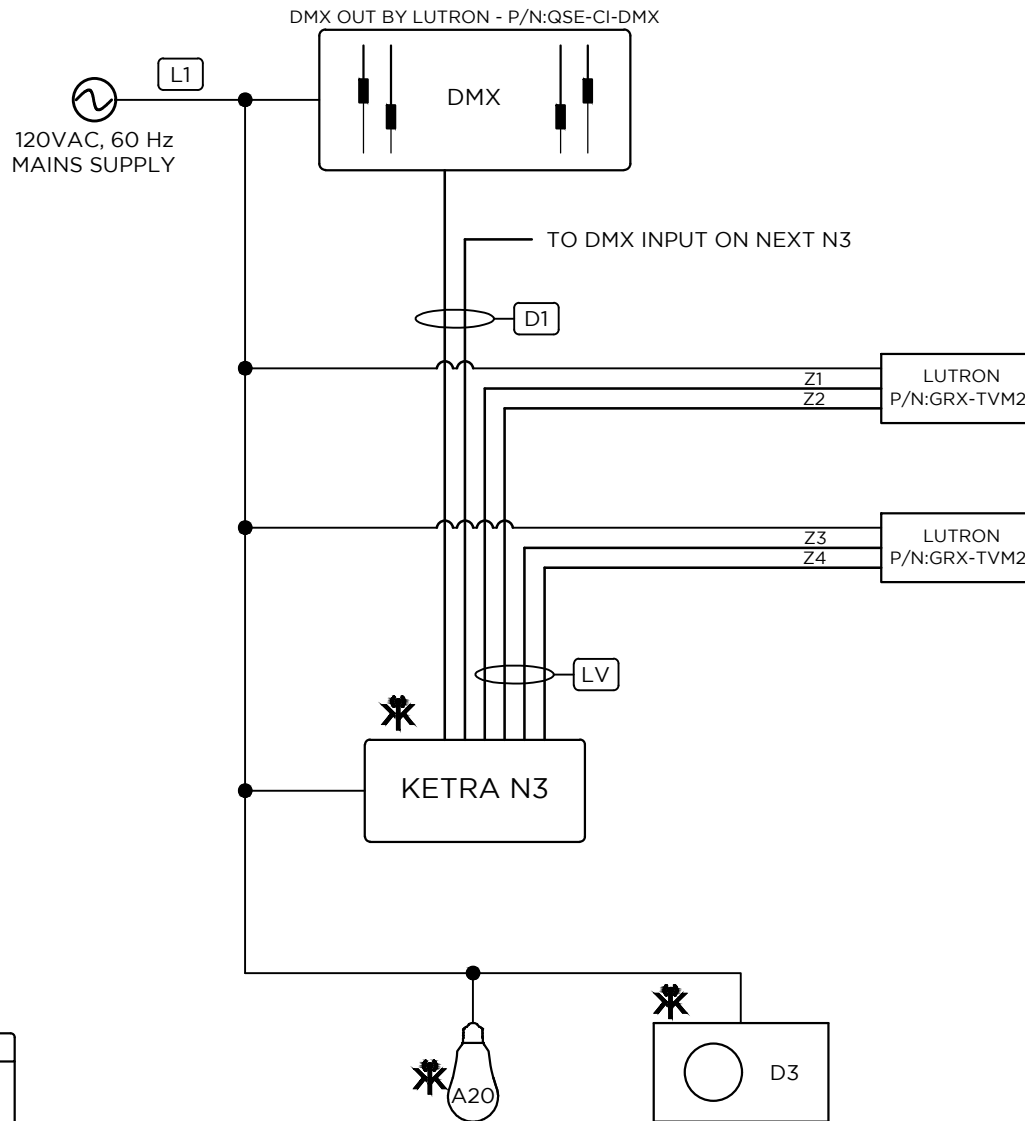

## GENERAL NOTES:

1. KETRANET MESH IS KETRA'S WIRELESS CONTROL PROTOCOL.
2. A NODE IS A KETRANET MESH ENABLED WIRELESS DEVICE.
3. 50 KETRANET MESH NODES MAX. PER INSTALLATION NETWORK.
4. ALL KETRANET MESH NODES TO BE INSTALLED WITHIN 50'-0" RANGE OF THE NEAREST NODE.

FOR REFERENCE ONLY  
NOT FOR  
CONSTRUCTION

DRAWING TYPE: OL  
DRAWING #:  
REVISION #: 00  
DATE: 07/14/2016  
DRAWN BY: CEH  
CHECKED BY: TH  
SCALE: NTS

SHEET NAME  
KETRA  
N3, A20, D3,  
0-10V-IN, DMX-IN

## KEY

- L1 12 AWG, 3 WIRE
- LV 16-24 AWG, 2 WIRE
- D1 BELDEN-9729 OR  
EQUIVALENT DMX, 2  
TWISTED PAIRS, SHIELDED
- KETRANET MESH  
WIRELESS NETWORK