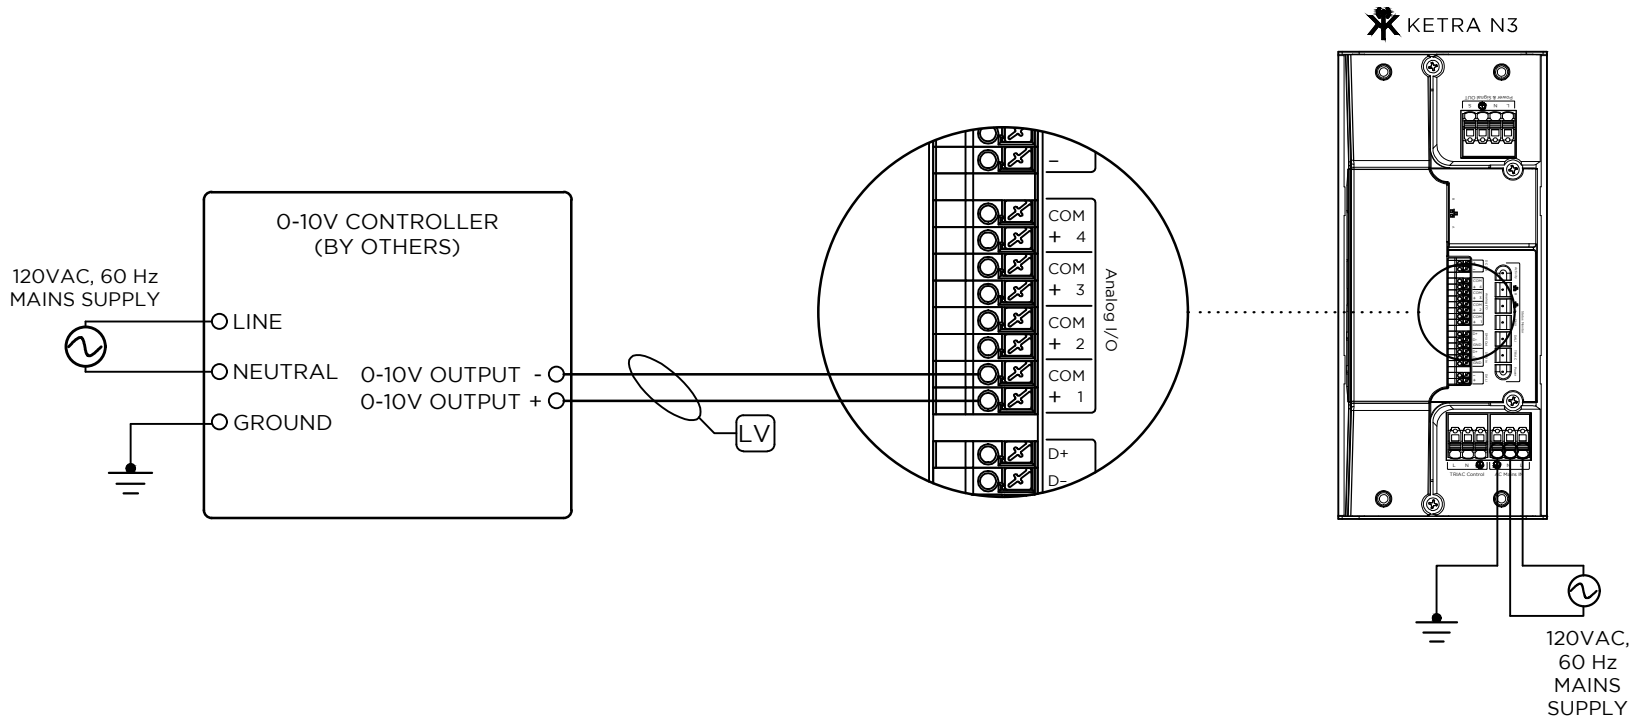

# KETRA

6312 E. STASSNEY LN.  
SUITE 13-400  
AUSTIN, TX 78744  
P: 512.347.1100

**GENERAL NOTES:**

1. KETRANET MESH IS KETRA'S WIRELESS CONTROL PROTOCOL.
2. A NODE IS A KETRANET MESH ENABLED WIRELESS DEVICE.
3. 50 KETRANET MESH NODES MAX. PER INSTALLATION NETWORK.
4. ALL KETRANET MESH NODES TO BE INSTALLED WITHIN 50'-0" RANGE OF THE NEAREST NODE.

KEY	
	16-24 AWG, 2 WIRE
	KETRANET MESH WIRELESS NETWORK

FOR REFERENCE ONLY  
NOT FOR  
CONSTRUCTION

DRAWING TYPE: WD  
DRAWING #:  
REVISION #: 01  
DATE: 03/29/2016  
DRAWN BY: CEH  
CHECKED BY: GEB  
SCALE: NTS

SHEET NAME  
KETRA N3 0-10V-IN  
FROM 3RD PARTY

SHEET  
**1** OF **1**