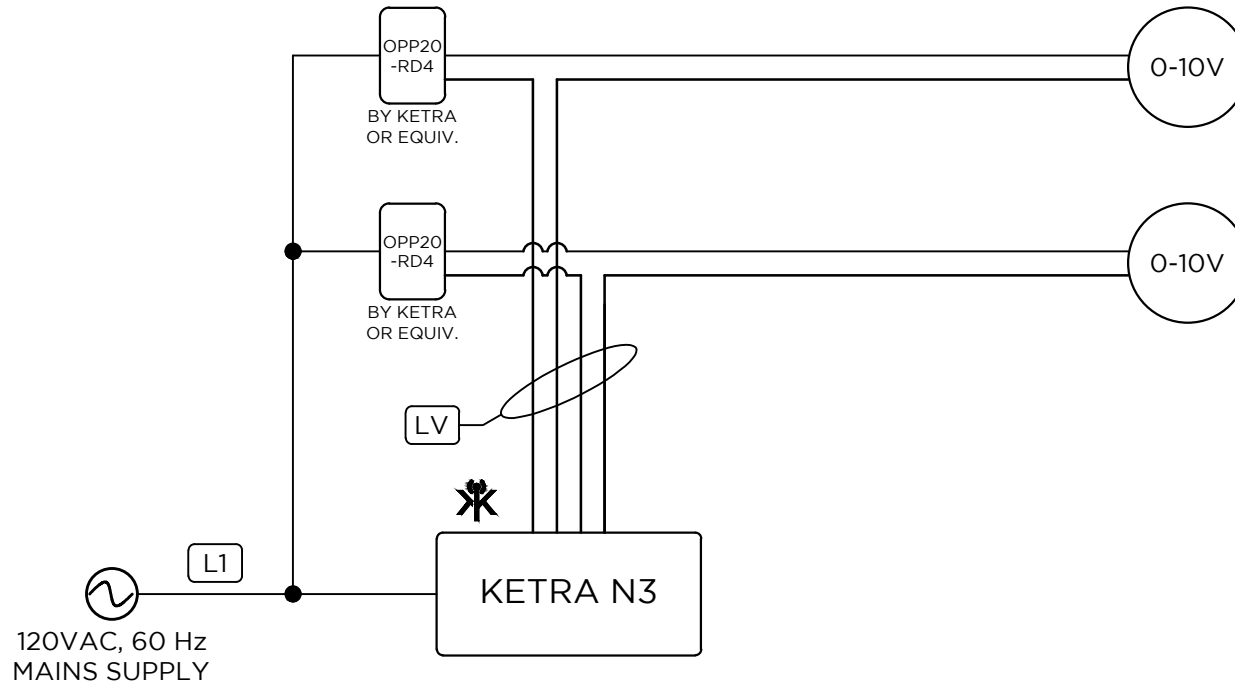

KETRA

6321 E. STASSNEY LN.
SUITE 13-400
AUSTIN, TX 78744
P: 512.347.1100

GENERAL NOTES:

1. KETRANET MESH IS KETRA'S WIRELESS CONTROL PROTOCOL.
2. A NODE IS A KETRANET MESH ENABLED WIRELESS DEVICE.
3. 50 KETRANET MESH NODES MAX. PER INSTALLATION NETWORK.
4. ALL KETRANET MESH NODES TO BE INSTALLED WITHIN 50'-0" RANGE OF THE NEAREST NODE.

FOR REFERENCE ONLY
NOT FOR
CONSTRUCTION

DRAWING TYPE: WD
DRAWING #:
REVISION #: 00
DATE: 07/29/2016
DRAWN BY: CEH
CHECKED BY: TH
SCALE: NTS

SHEET NAME
KETRA N3,
0-10V LOAD, OPP20-RD4

SHEET

1 OF 1

KEY

- L1 12 AWG, 3 WIRE
- LV 16-24 AWG, 2 WIRE
- KETRANET MESH WIRELESS NETWORK