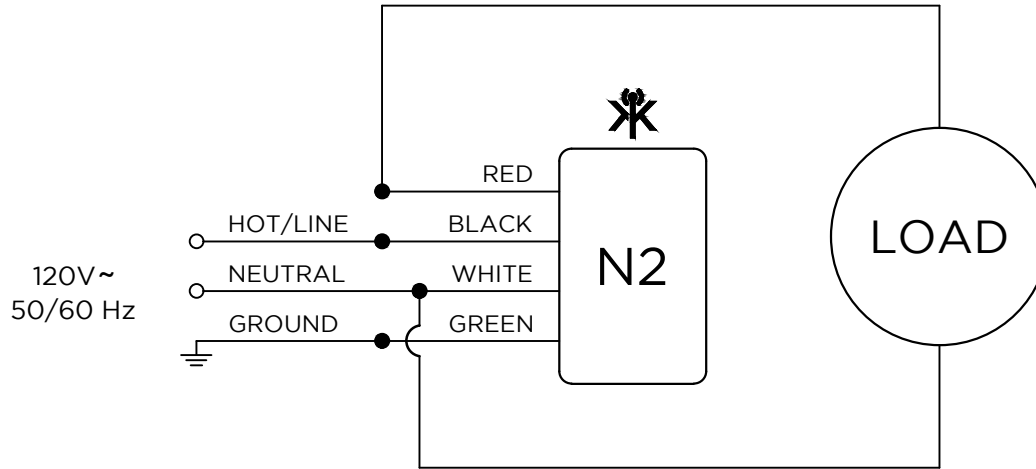

# KETRA

6312 E. STASSNEY LN.  
SUITE 13-400  
AUSTIN, TX 78744  
P: 512.347.1100

GENERAL NOTES:

1. KETRANET MESH IS KETRA'S WIRELESS CONTROL PROTOCOL.
2. A NODE IS A KETRANET MESH ENABLED WIRELESS DEVICE.
3. 50 KETRANET MESH NODES MAX. PER INSTALLATION NETWORK.
4. ALL KETRANET MESH NODES TO BE INSTALLED WITHIN 50'-0" RANGE OF THE NEAREST NODE.