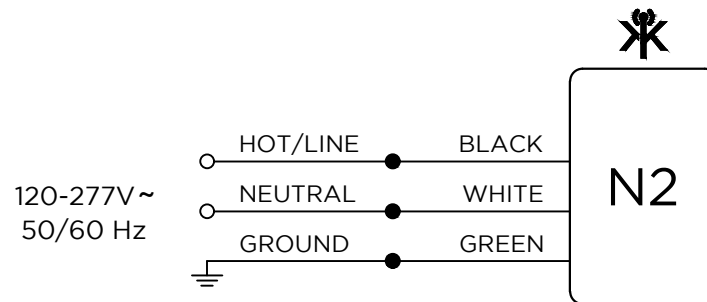

# KETRA

6312 E. STASSNEY LN.  
SUITE 13-400  
AUSTIN, TX 78744  
P: 512.347.1100

GENERAL NOTES:

1. KETRANET MESH IS KETRA'S WIRELESS CONTROL PROTOCOL.
2. A NODE IS A KETRANET MESH ENABLED WIRELESS DEVICE.
3. 50 KETRANET MESH NODES MAX. PER INSTALLATION NETWORK.
4. ALL KETRANET MESH NODES TO BE INSTALLED WITHIN 50'-0" RANGE OF THE NEAREST NODE.

N2,  
ELV DIMMER

N2,  
REPEATER

FOR REFERENCE ONLY  
NOT FOR  
CONSTRUCTION

DRAWING TYPE: WD  
DRAWING #:  
REVISION #: 00  
DATE: 07/20/2016  
DRAWN BY: CEH  
CHECKED BY: GEB  
SCALE: NTS

SHEET NAME

KETRA N2