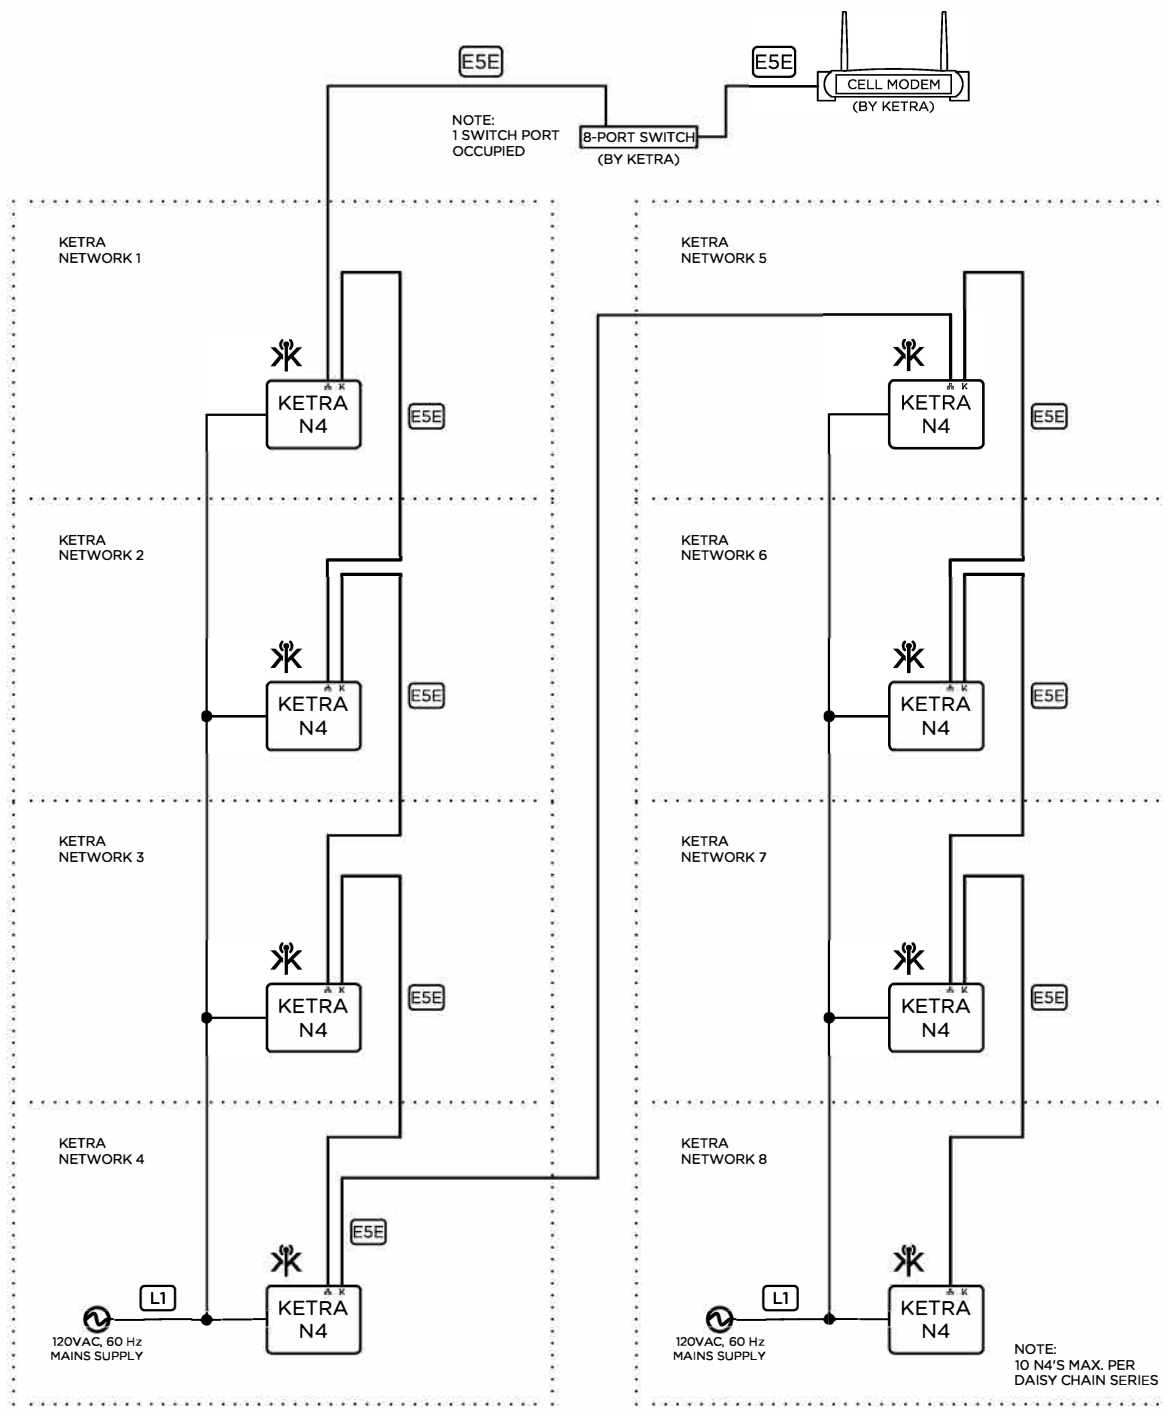

## GENERAL NOTES:

1. KETRANET MESH IS KETRA'S WIRELESS CONTROL PROTOCOL.
2. A NODE IS A KETRANET MESH ENABLED WIRELESS DEVICE.
3. 50 KETRANET MESH NODES MAX. PER INSTALLATION NETWORK.
4. ALL KETRANET MESH NODES TO BE INSTALLED WITHIN 50'-0" RANGE OF THE NEAREST NODE.
5. 10 N4'S MAX. PER DAISY CHAIN SERIES.

FOR REFERENCE ONLY  
NOT FOR  
CONSTRUCTION

DRAWING TYPE: WD

DRAWING #:

REVISION #: 00

DATE: 01/03/2017

DRAWN BY: CEH

CHECKED BY: LEB

SCALE: NTS

SHEET NAME  
KETRA  
MULTI-NETWORKS, N4,  
N4, SWITCH, CELL MODEM

SHEET

1 OF 1

KEY	
L1	12 AWG, 3 WIRE
E5E	CAT5E, 4 PAIR, UNSHIELDED
* (Wireless icon)	KETRANET MESH WIRELESS NETWORK