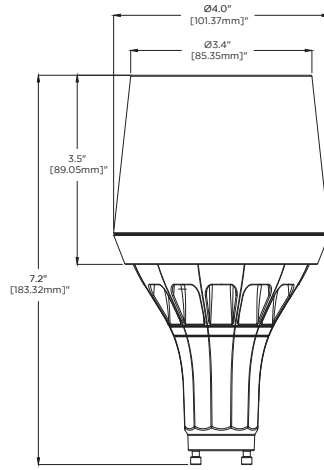

### ORDERING GUIDE

Please download this PDF to use the interactive drop down features of the ordering guide.

UN-	S30A		
Product Line	Model	Accessory Type	Housing Color

Order code: \_\_\_\_\_

Product Line	Code
Universal	UN-
Model	
S30 Accessory	S30A
Accessory Type	
Short Snoot	SNT55
Tall Snoot	SNT30
45° Hex Louver Includes Short Snoot	LUV45
15° Baffle Includes Tall Snoot	BFL15
Housing Color	
White (Snoots only)	WH
Black	BK

55° Cutoff Short Snoot

45° Cutoff Hex Louver with  
55° Cutoff Short Snoot

30° Cutoff Tall Snoot

15° Cutoff Baffle with 30°  
Cutoff Tall Snoot

**S30 LAMP ACCESSORIES**

P/N 3662390 Rev B

Specifications are subject to change without notice

TALL SNOOT  
30° CUTOFF

TALL SNOOT  
W/ 15° BAFFLE

SHORT SNOOT  
55° CUTOFF

SHORT SNOOT  
W/ HEX LOUVER  
45° CUTOFF

The Ketra logo and Ketra Are trademarks or registered trademarks of Lutron Ketra, LLC, in the US and/or other countries.