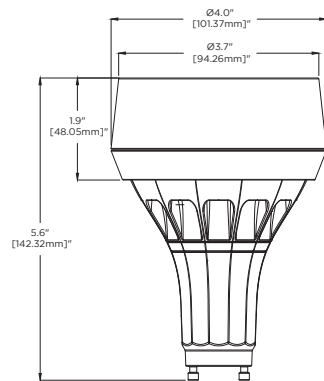

### ORDERING GUIDE

Please download this PDF to use the interactive drop down features of the ordering guide.

UN-	S30A		
Product Line	Model	Accessory Type	Housing Color

Order code: \_\_\_\_\_

Product Line	Code
Universal	UN-
Model	
S30 Accessory	S30A
Accessory Type	
Short Snoot	SNT55
Tall Snoot	SNT30
45° Hex Louver Includes Short Snoot	LUV45
15° Baffle Includes Tall Snoot	BFL15
Housing Color	
White (Snoots only)	WH
Black	BK

55° Cutoff Short Snoot

45° Cutoff Hex Louver with  
55° Cutoff Short Snoot

30° Cutoff Tall Snoot

15° Cutoff Baffle with 30°  
Cutoff Tall Snoot

**S30 LAMP ACCESSORIES**

P/N 3662390 Rev B

Specifications are subject to change without notice

TALL SNOOT  
30° CUTOFF

TALL SNOOT  
W/ 15° BAFFLE

SHORT SNOOT  
55° CUTOFF

SHORT SNOOT  
W/ HEX LOUVER  
45° CUTOFF

The Ketra logo and Ketra Are trademarks or registered trademarks of Lutron Ketra, LLC, in the US and/or other countries.