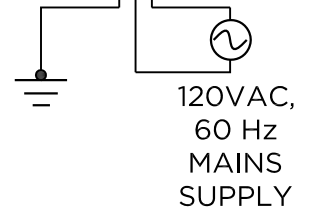

120VAC, 60 Hz
MAINS SUPPLY

DMX CONTROLLED DIMMER

DMX+ ○
DMX- ○
Sig. Ground ○

LIGHTING LOAD

N3 DETAIL VIEW

KETRA N3

3815 S. CAPITAL OF TEXAS HWY, STE 100, AUSTIN, TX 78704 512.347.1100

TITLE:	KETRA N3 DMX TO DIMMER	WHERE USED:	N3 DMX TO 3RD PARTY DIMMER
PROJECT:	WIRING DIAGRAM	NOTES:	
REVISION#:	2	NOTES:	
		UNITS:	N/A
		PAPER SIZE:	8.5" X 11"
		SCALE:	NTS
		DATE:	5/25/2015