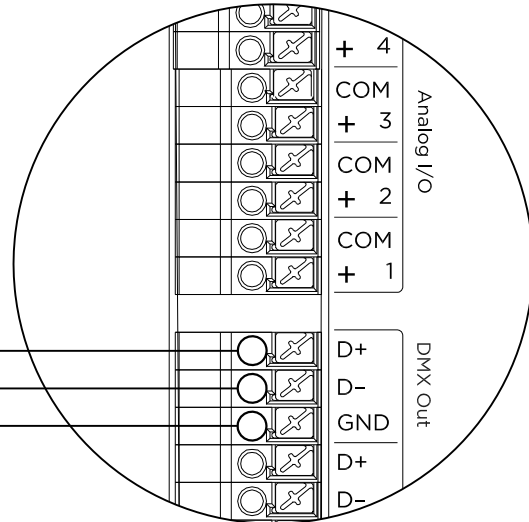

120VAC, 60 Hz
MAINS SUPPLY

DMX CONTROLLED DIMMER

DMX+ ○
DMX- ○
Sig. Ground ○

LIGHTING LOAD

N3 DETAIL VIEW

KETRA N3

3815 S. CAPITAL OF TEXAS HWY, STE 100, AUSTIN, TX 78704 512.347.1100

TITLE:	KETRA N3 DMX TO DIMMER	WHERE USED:	N3 DMX TO 3RD PARTY DIMMER
PROJECT:	WIRING DIAGRAM	NOTES:	
REVISION#:	2	NOTES:	
		UNITS:	N/A
		PAPER SIZE:	8.5" X 11"
		SCALE:	NTS
		DATE:	5/25/2015