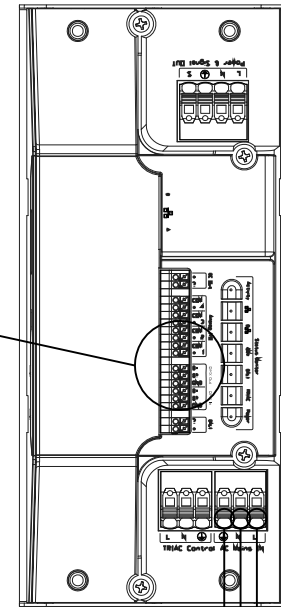

120VAC, 60 Hz
MAINS SUPPLY

DMX CONTROLLED DIMMER

DMX+ ○
DMX- ○
Sig. Ground ○

LIGHTING LOAD

N3 DETAIL VIEW

KETRA N3

3815 S. CAPITAL OF TEXAS HWY, STE 100, AUSTIN, TX 78704 512.347.1100

TITLE:	KETRA N3 DMX TO DIMMER	WHERE USED:	N3 DMX TO 3RD PARTY DIMMER
PROJECT:	WIRING DIAGRAM	NOTES:	
REVISION#:	2	NOTES:	
		UNITS:	N/A
		PAPER SIZE:	8.5" X 11"
		SCALE:	NTS
		DATE:	5/25/2015