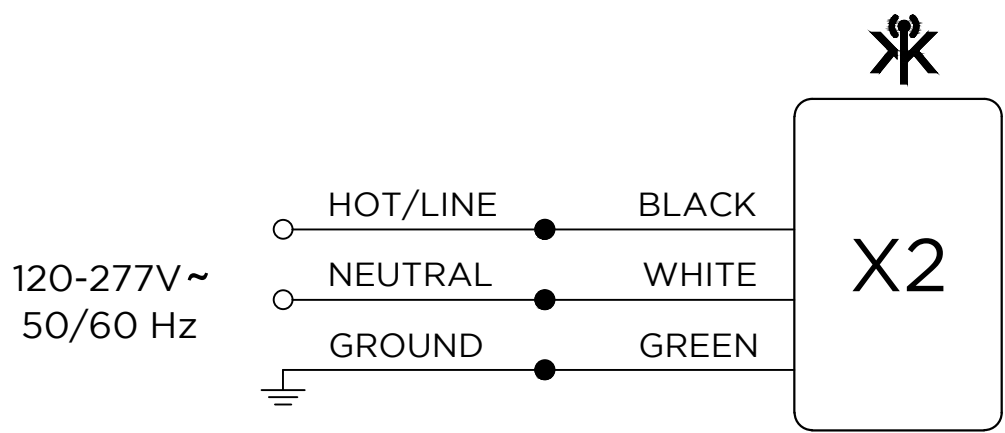

KETRA

6321 E. STASSNEY LN.
SUITE 13-400
AUSTIN, TX 78744
P: 512.347.1100

GENERAL NOTES:

1. KETRANET MESH IS KETRA'S WIRELESS CONTROL PROTOCOL.
2. A NODE IS A KETRANET MESH ENABLED WIRELESS DEVICE.
3. 50 KETRANET MESH NODES MAX. PER INSTALLATION NETWORK.
4. ALL KETRANET MESH NODES TO BE INSTALLED WITHIN 50'-0" RANGE OF THE NEAREST NODE.

FOR REFERENCE ONLY
NOT FOR
CONSTRUCTION

DRAWING TYPE: WD
DRAWING #:
REVISION #: 01
DATE: 08/24/2016
DRAWN BY: CEH
CHECKED BY: GEB
SCALE: NTS

SHEET NAME
KETRA, X2

SHEET
1 OF 1

KEY

 KETRANET MESH
WIRELESS NETWORK