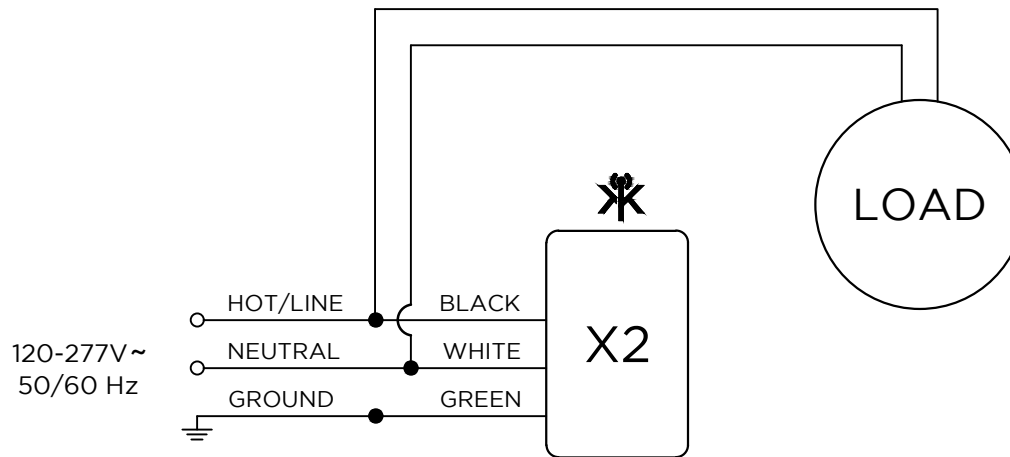

## GENERAL NOTES:

1. KETRANET MESH IS KETRA'S WIRELESS CONTROL PROTOCOL.
2. A NODE IS A KETRANET MESH ENABLED WIRELESS DEVICE.
3. 50 KETRANET MESH NODES MAX. PER INSTALLATION NETWORK.
4. ALL KETRANET MESH NODES TO BE INSTALLED WITHIN 50'-0" RANGE OF THE NEAREST NODE.