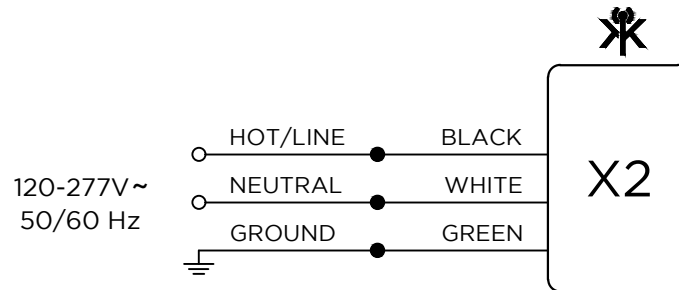

KETRA

6321 E. STASSNEY LN.
SUITE 13-400
AUSTIN, TX 78744
P: 512.347.1100

GENERAL NOTES:

1. KETRANET MESH IS KETRA'S WIRELESS CONTROL PROTOCOL.
2. A NODE IS A KETRANET MESH ENABLED WIRELESS DEVICE.
3. 50 KETRANET MESH NODES MAX. PER INSTALLATION NETWORK.
4. ALL KETRANET MESH NODES TO BE INSTALLED WITHIN 50'-0" RANGE OF THE NEAREST NODE.

X2 KEYPAD,
ELV DIMMER

FOR REFERENCE ONLY
NOT FOR
CONSTRUCTION

X2 KEYPAD,
AC INPUT, NO DIMMER

DRAWING TYPE: WD
DRAWING #:
REVISION #: 00
DATE: 05/23/2016
DRAWN BY: CEH
CHECKED BY: GEB
SCALE: NTS

SHEET NAME