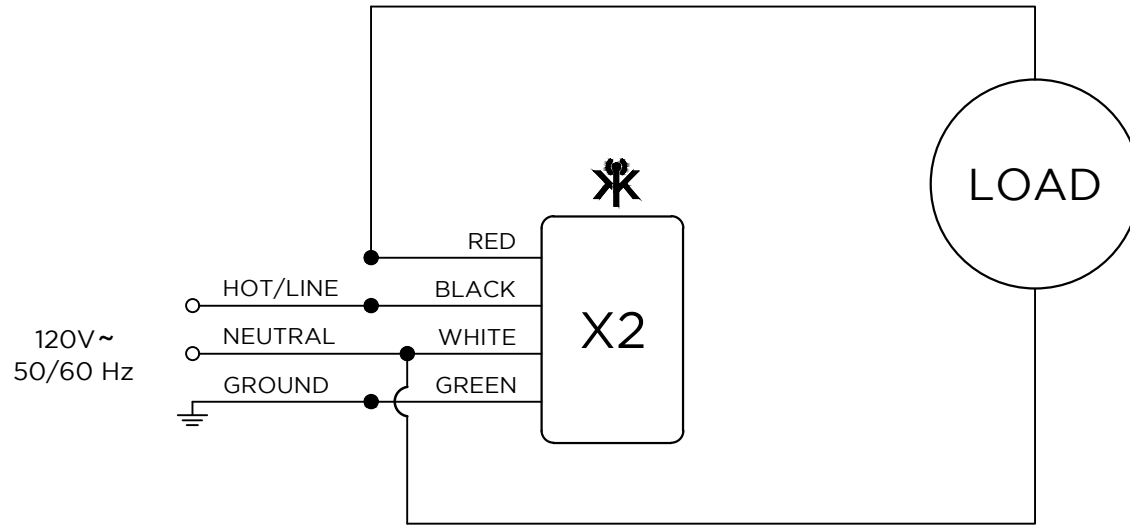

KETRA

6321 E. STASSNEY LN.
SUITE 13-400
AUSTIN, TX 78744
P: 512.347.1100

GENERAL NOTES:

1. KETRANET MESH IS KETRA'S WIRELESS CONTROL PROTOCOL.
2. A NODE IS A KETRANET MESH ENABLED WIRELESS DEVICE.
3. 50 KETRANET MESH NODES MAX. PER INSTALLATION NETWORK.
4. ALL KETRANET MESH NODES TO BE INSTALLED WITHIN 50'-0" RANGE OF THE NEAREST NODE.

X2 KEYPAD,
ELV DIMMER

FOR REFERENCE ONLY
NOT FOR
CONSTRUCTION

X2 KEYPAD,
AC INPUT, NO DIMMER

DRAWING TYPE: WD
DRAWING #:
REVISION #: 00
DATE: 05/23/2016
DRAWN BY: CEH
CHECKED BY: GEB
SCALE: NTS

SHEET NAME