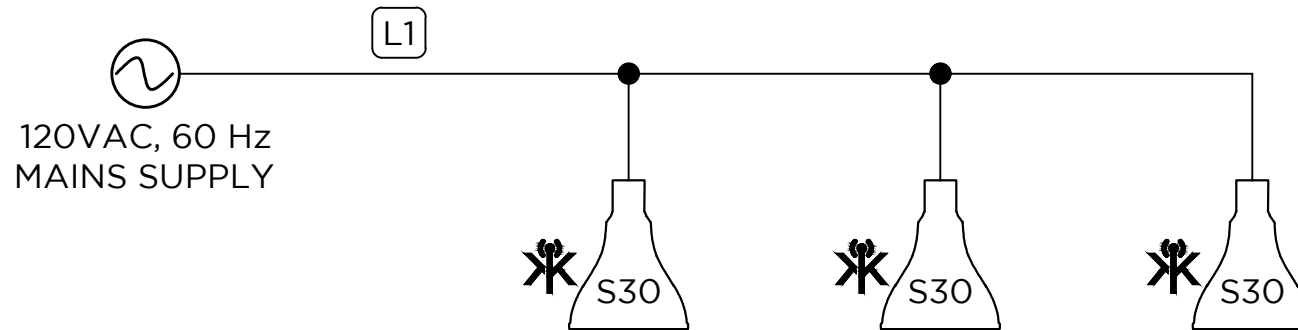

## GENERAL NOTES:

1. KETRANET MESH IS KETRA'S WIRELESS CONTROL PROTOCOL.
2. A NODE IS A KETRANET MESH ENABLED WIRELESS DEVICE.
3. 50 KETRANET MESH NODES MAX. PER INSTALLATION NETWORK.
4. ALL KETRANET MESH NODES TO BE INSTALLED WITHIN 50'-0" RANGE OF THE NEAREST NODE.