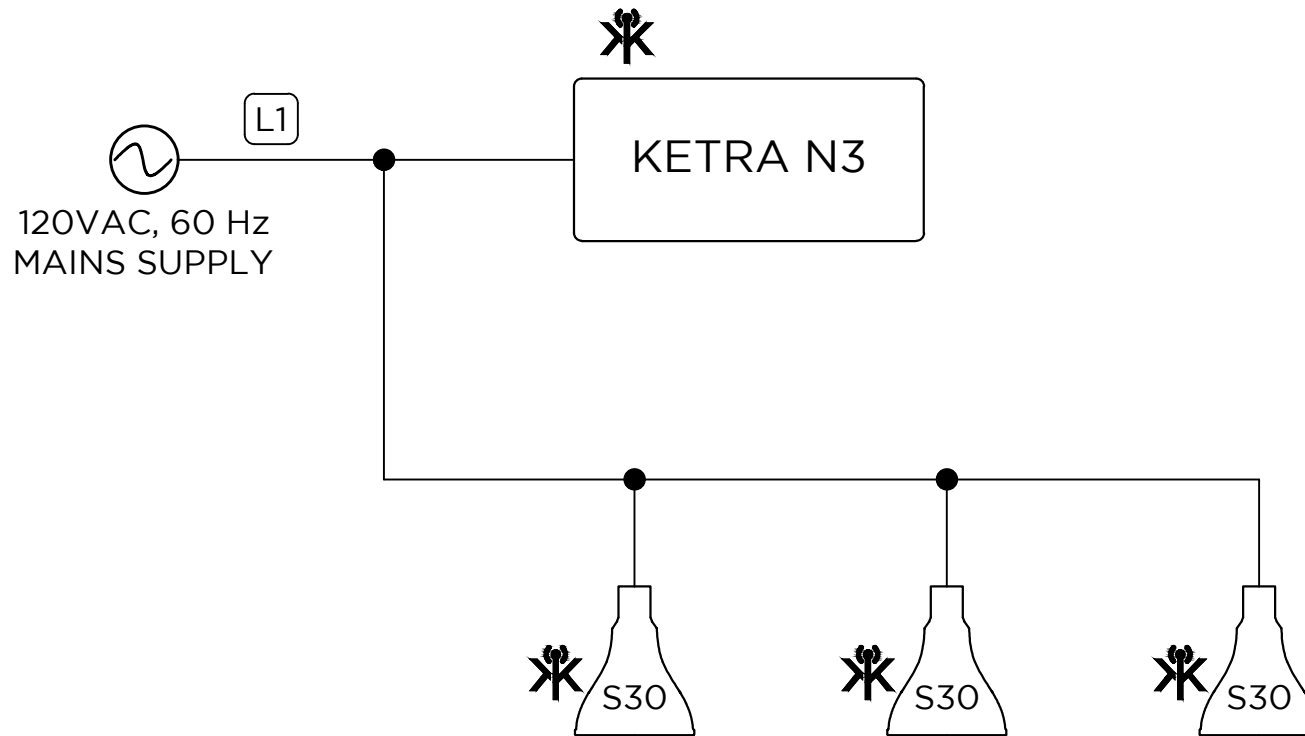

KETRA

6321 E. STASSNEY LN.
SUITE 13-400
AUSTIN, TX 78744
P: 512.347.1100

GENERAL NOTES:

1. KETRANET MESH IS KETRA'S WIRELESS CONTROL PROTOCOL.
2. A NODE IS A KETRANET MESH ENABLED WIRELESS DEVICE.
3. 50 KETRANET MESH NODES MAX. PER INSTALLATION NETWORK.
4. ALL KETRANET MESH NODES TO BE INSTALLED WITHIN 50'-0" RANGE OF THE NEAREST NODE.

FOR REFERENCE ONLY
NOT FOR
CONSTRUCTION

DRAWING TYPE: OL
DRAWING #:
REVISION #: 01
DATE: 05/13/2016
DRAWN BY: CEH
CHECKED BY: GEB
SCALE: NTS

SHEET NAME

KETRA
N3 TO S30

SHEET

1 OF 1

KEY

- | | |
|----|--------------------------------|
| L1 | 12 AWG, 3 WIRE |
| | KETRANET MESH WIRELESS NETWORK |

50 KETRANET MESH NODES
PER INSTALLATION NETWORK