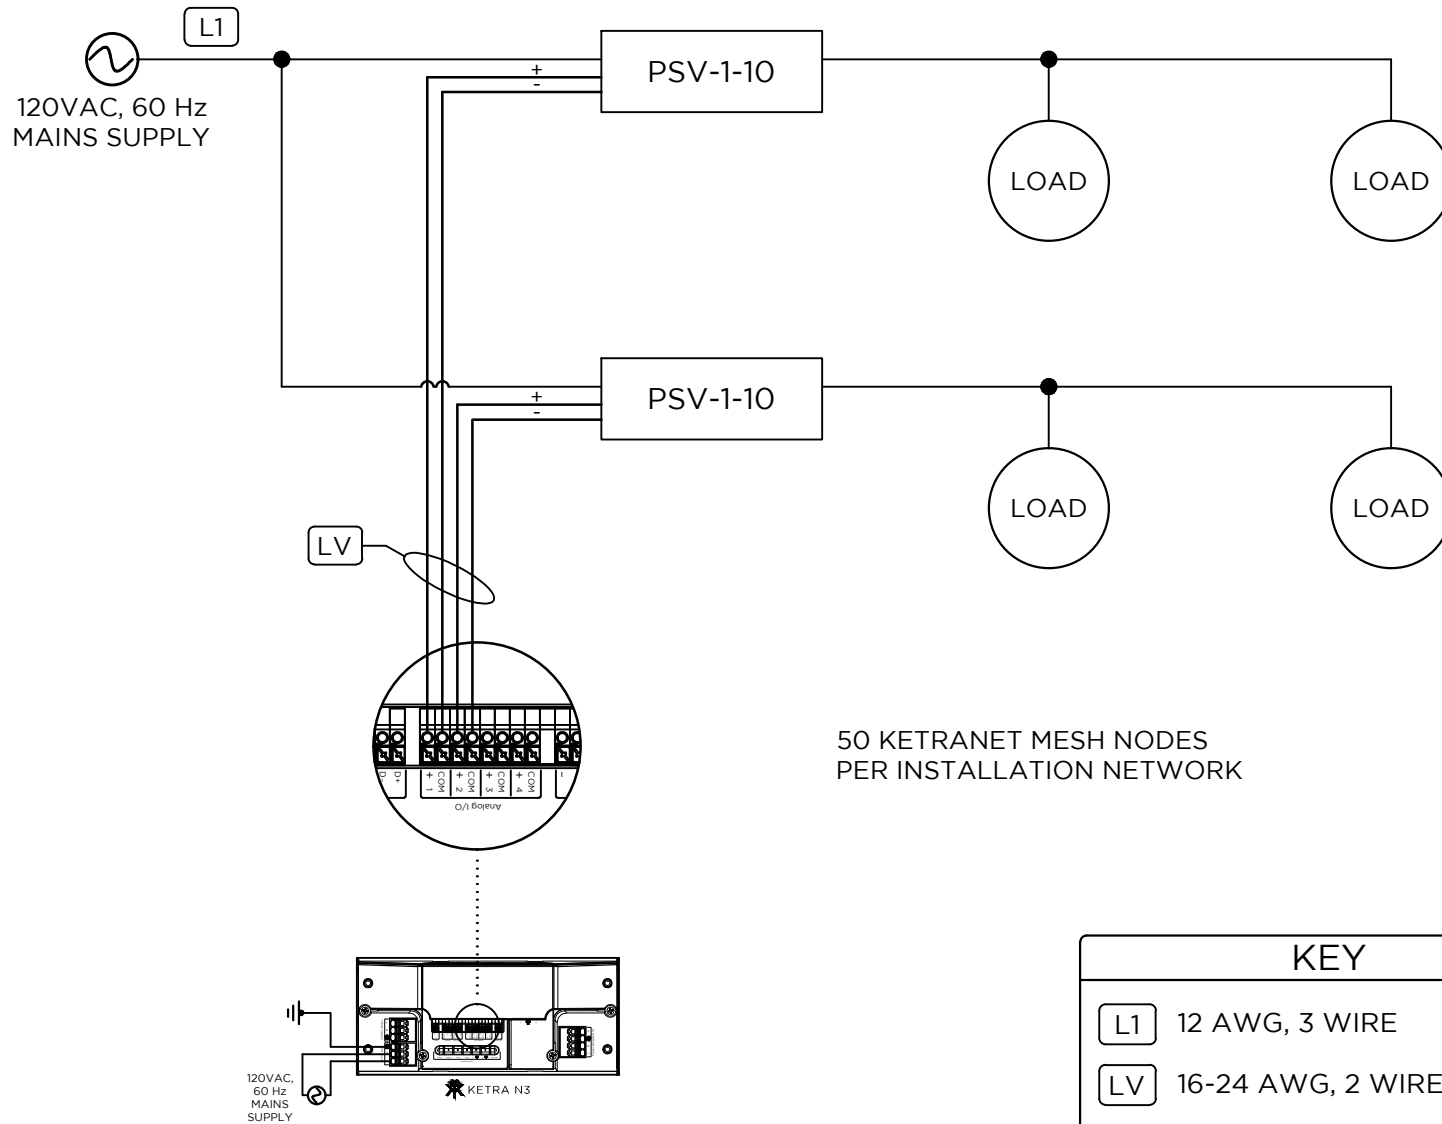

# KETRA

6321 E. STASSNEY LN.  
SUITE 13-400  
AUSTIN, TX 78744  
P: 512.347.1100

**GENERAL NOTES:**

1. KETRANET MESH IS KETRA'S WIRELESS CONTROL PROTOCOL.
2. A NODE IS A KETRANET MESH ENABLED WIRELESS DEVICE.
3. 50 KETRANET MESH NODES MAX. PER INSTALLATION NETWORK.
4. ALL KETRANET MESH NODES TO BE INSTALLED WITHIN 50'-0" RANGE OF THE NEAREST NODE.

FOR REFERENCE ONLY  
NOT FOR  
CONSTRUCTION

DRAWING TYPE: OL  
DRAWING #:  
REVISION #: 01  
DATE: 04/27/2016  
DRAWN BY: CEH  
CHECKED BY: GEB  
SCALE: NTS

SHEET NAME  
KETRA N3 TO PSV  
DRIVER

SHEET  
**1** OF **1**

50 KETRANET MESH NODES  
PER INSTALLATION NETWORK

KEY	
L1	12 AWG, 3 WIRE
LV	16-24 AWG, 2 WIRE
	KETRANET MESH WIRELESS NETWORK

120VAC,  
60 Hz  
MAINS  
SUPPLY