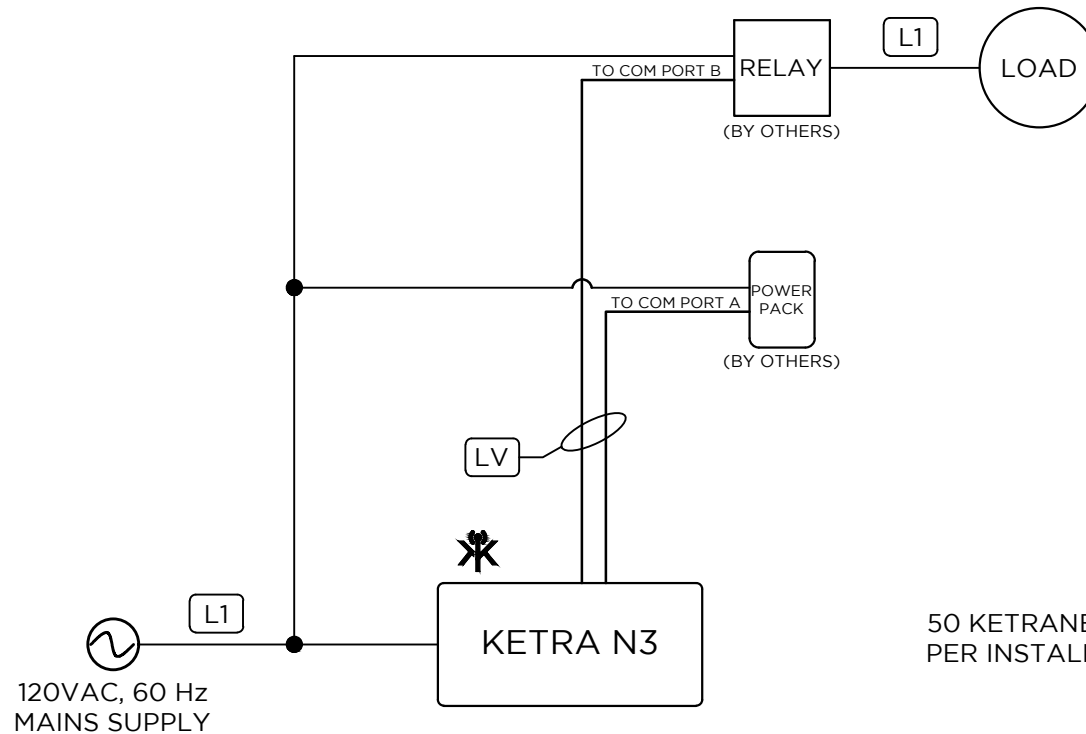

KETRA

6321 E. STASSNEY LN.
SUITE 13-400
AUSTIN, TX 78744
P: 512.347.1100

GENERAL NOTES:

1. KETRANET MESH IS KETRA'S WIRELESS CONTROL PROTOCOL.
2. A NODE IS A KETRANET MESH ENABLED WIRELESS DEVICE.
3. 50 KETRANET MESH NODES MAX. PER INSTALLATION NETWORK.
4. ALL KETRANET MESH NODES TO BE INSTALLED WITHIN 50'-0" RANGE OF THE NEAREST NODE.
5. PER N3:
MAX. FIXTURE QTY: 40FT OF G2
MAX. RUN LENGTH: 100FT

SHEET NAME

KETRA N3, POWER-
PACK, RELAY, LOAD

SHEET

1 OF 1

50 KETRANET MESH NODES
PER INSTALLATION NETWORK

KEY

L1 12 AWG, 3 WIRE

LV 16-24 AWG, 2 WIRE