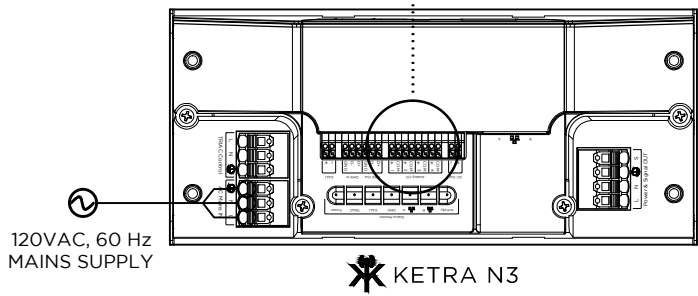

KETRA

6321 E. STASSNEY LN.
SUITE 13-400
AUSTIN, TX 78744
P: 512.347.1100

GENERAL NOTES:

1. KETRANET MESH IS KETRA'S WIRELESS CONTROL PROTOCOL.
2. A NODE IS A KETRANET MESH ENABLED WIRELESS DEVICE.
3. 50 KETRANET MESH NODES MAX. PER INSTALLATION NETWORK.
4. ALL KETRANET MESH NODES TO BE INSTALLED WITHIN 50'-0" RANGE OF THE NEAREST NODE.
5. KETRA N3 CAN BE CONFIGURED FOR NORMALLY OPEN OR NORMALLY CLOSE OPERATION.

N3 DETAIL VIEW

KEY

 KETRANET MESH
WIRELESS NETWORK

FOR REFERENCE ONLY
NOT FOR
CONSTRUCTION

DRAWING TYPE: WD
DRAWING #:
REVISION #: 02
DATE: 12/09/2016
DRAWN BY: CEH
CHECKED BY: TH
SCALE: NTS

SHEET NAME
KETRA N3,
KL14, RECEPTACLE