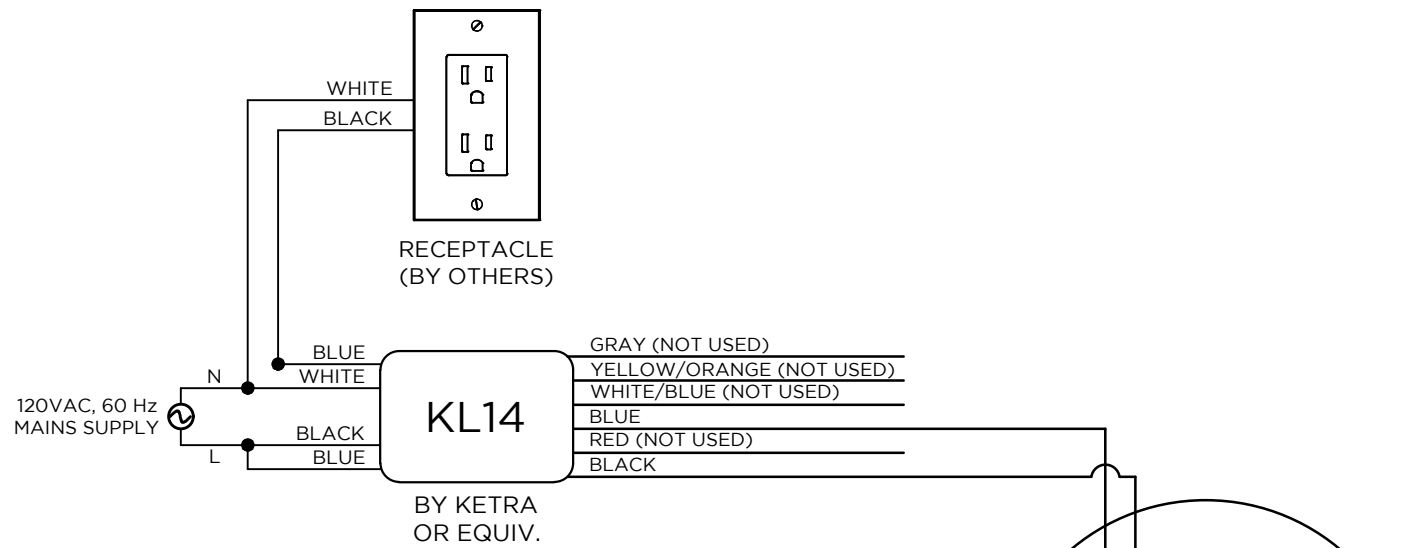

KETRA

6321 E. STASSNEY LN.
SUITE 13-400
AUSTIN, TX 78744
P: 512.347.1100

GENERAL NOTES:

1. KETRANET MESH IS KETRA'S WIRELESS CONTROL PROTOCOL.
2. A NODE IS A KETRANET MESH ENABLED WIRELESS DEVICE.
3. 50 KETRANET MESH NODES MAX. PER INSTALLATION NETWORK.
4. ALL KETRANET MESH NODES TO BE INSTALLED WITHIN 50'-0" RANGE OF THE NEAREST NODE.
5. KETRA N3 CAN BE CONFIGURED FOR NORMALLY OPEN OR NORMALLY CLOSE OPERATION.

N3 DETAIL VIEW

KEY

 KETRANET MESH
WIRELESS NETWORK

FOR REFERENCE ONLY
NOT FOR
CONSTRUCTION

DRAWING TYPE: WD
DRAWING #:
REVISION #: 02
DATE: 12/09/2016
DRAWN BY: CEH
CHECKED BY: TH
SCALE: NTS

SHEET NAME
KETRA N3,
KL14, RECEPTACLE