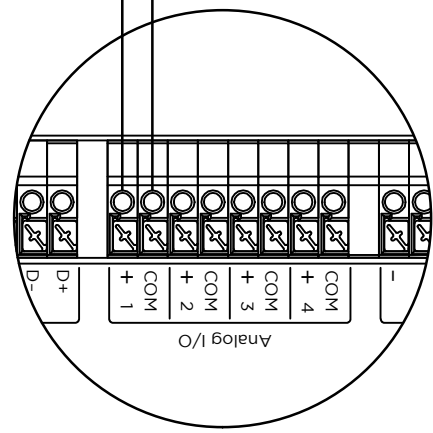

KETRA

6321 E. STASSNEY LN.
SUITE 13-400
AUSTIN, TX 78744
P: 512.347.1100

GENERAL NOTES:

1. KETRANET MESH IS KETRA'S WIRELESS CONTROL PROTOCOL.
2. A NODE IS A KETRANET MESH ENABLED WIRELESS DEVICE.
3. 50 KETRANET MESH NODES MAX. PER INSTALLATION NETWORK.
4. ALL KETRANET MESH NODES TO BE INSTALLED WITHIN 50'-0" RANGE OF THE NEAREST NODE.
5. KETRA N3 CAN BE CONFIGURED FOR NORMALLY OPEN OR NORMALLY CLOSE OPERATION.

N3 DETAIL VIEW

KEY

 KETRANET MESH
WIRELESS NETWORK

FOR REFERENCE ONLY
NOT FOR
CONSTRUCTION

DRAWING TYPE: WD
DRAWING #:
REVISION #: 02
DATE: 12/09/2016
DRAWN BY: CEH
CHECKED BY: TH
SCALE: NTS

SHEET NAME
KETRA N3,
KL14, RECEPTACLE