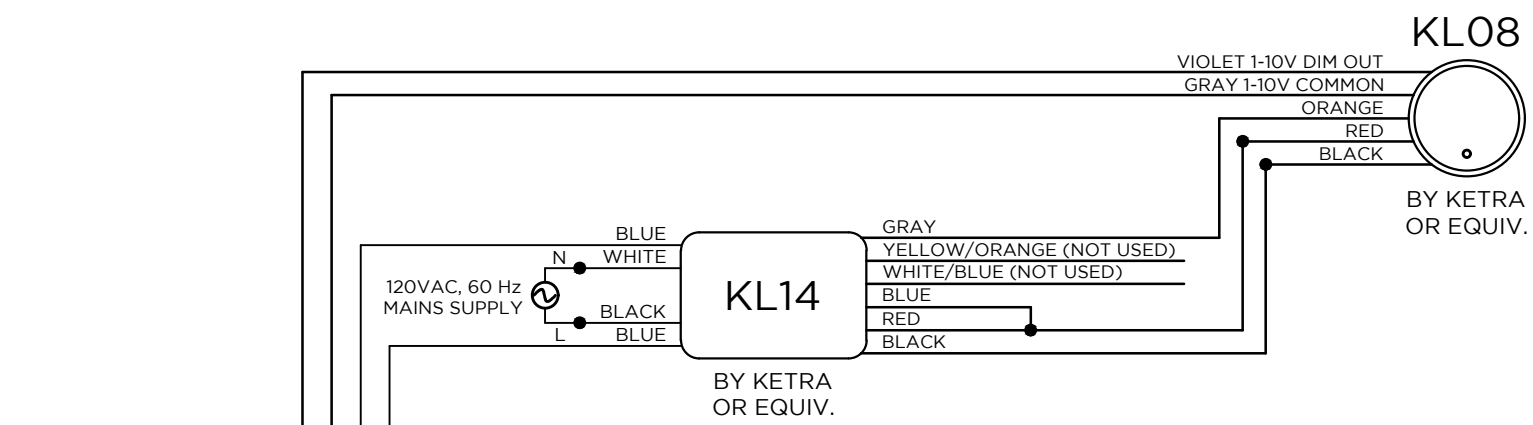

# KETRA

6321 E. STASSNEY LN.  
SUITE 13-400  
AUSTIN, TX 78744  
P: 512.347.1100

**GENERAL NOTES:**

1. KETRANET MESH IS KETRA'S WIRELESS CONTROL PROTOCOL.
2. A NODE IS A KETRANET MESH ENABLED WIRELESS DEVICE.
3. 50 KETRANET MESH NODES MAX. PER INSTALLATION NETWORK.
4. ALL KETRANET MESH NODES TO BE INSTALLED WITHIN 50'-0" RANGE OF THE NEAREST NODE.

FOR REFERENCE ONLY  
NOT FOR  
CONSTRUCTION

DRAWING TYPE: WD  
DRAWING #:  
REVISION #: 02  
DATE: 12/07/2016  
DRAWN BY: CEH  
CHECKED BY: TH  
SCALE: NTS

SHEET NAME  
KETRA N3, KL08  
DIMMING PHOTOCELL

SHEET  
1 OF 1

N3 DETAIL VIEW

KETRA N3

KEY	
	KETRANET MESH WIRELESS NETWORK