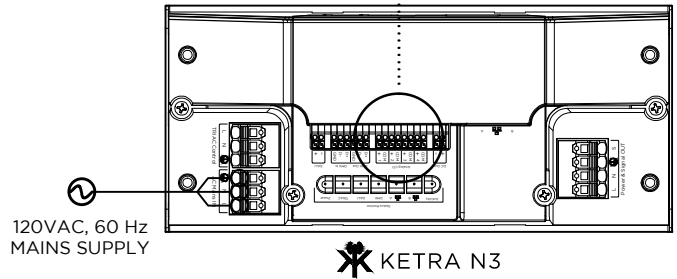

FOR REFERENCE ONLY  
NOT FOR  
CONSTRUCTION

DRAWING TYPE: WD  
DRAWING #:  
REVISION #: 02  
DATE: 12/07/2016  
DRAWN BY: CEH  
CHECKED BY: TH  
SCALE: NTS

SHEET NAME  
KETRA N3, KL08  
DIMMING PHOTOCELL

SHEET  
1 OF 1

N3 DETAIL VIEW

KETRA N3

KEY	
	KETRANET MESH WIRELESS NETWORK