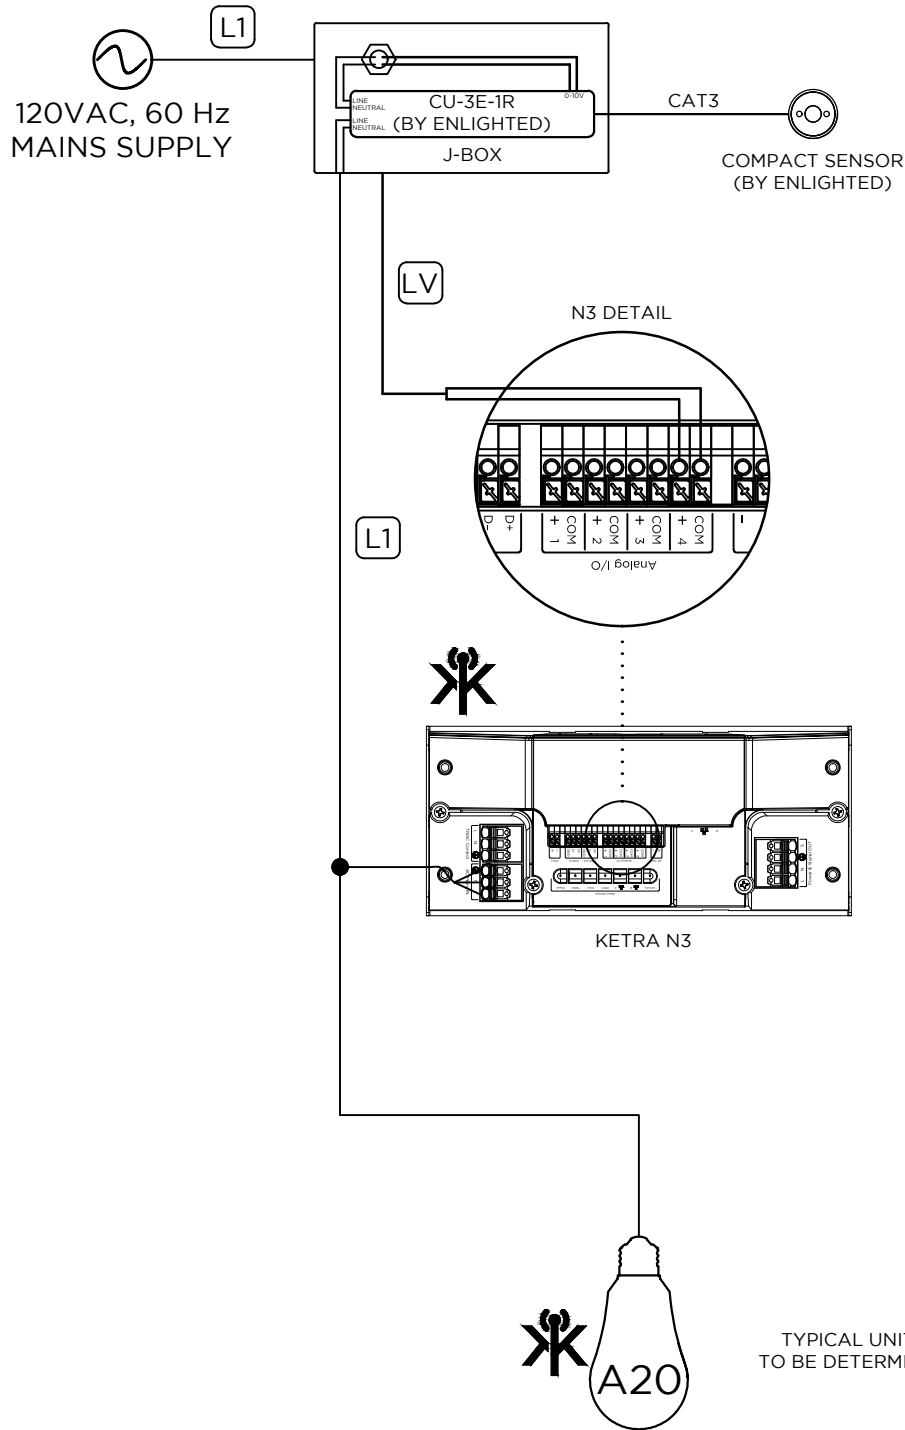

# KETRA

6312 E. STASSNEY LN.  
SUITE 13-400  
AUSTIN, TX 78744  
P: 512.347.1100

**GENERAL NOTES:**

1. KETRANET MESH IS KETRA'S WIRELESS CONTROL PROTOCOL.
2. A NODE IS A KETRANET MESH ENABLED WIRELESS DEVICE.
3. 50 KETRANET MESH NODES MAX. PER INSTALLATION NETWORK.
4. ALL KETRANET MESH NODES TO BE INSTALLED WITHIN 50'-0" RANGE OF THE NEAREST NODE.

FOR REFERENCE ONLY  
NOT FOR  
CONSTRUCTION

DRAWING TYPE: WD  
DRAWING #:  
REVISION #: 00  
DATE: 04/06/2016  
DRAWN BY: CEH  
CHECKED BY: GEB  
SCALE: NTS

SHEET NAME

KETRA N3, A20  
TO ENLIGHTED

SHEET

1 OF 1

50 KETRANET MESH NODES  
PER INSTALLATION NETWORK

KEY	
L1	12 AWG, 3 WIRE *
LV	16-24 AWG, 2 WIRE *
✱	KETRANET MESH WIRELESS NETWORK
CAT3	CAT3 SENSOR CABLE *

\* TO BE PROVIDED BY OTHERS

TYPICAL UNITS  
TO BE DETERMINED