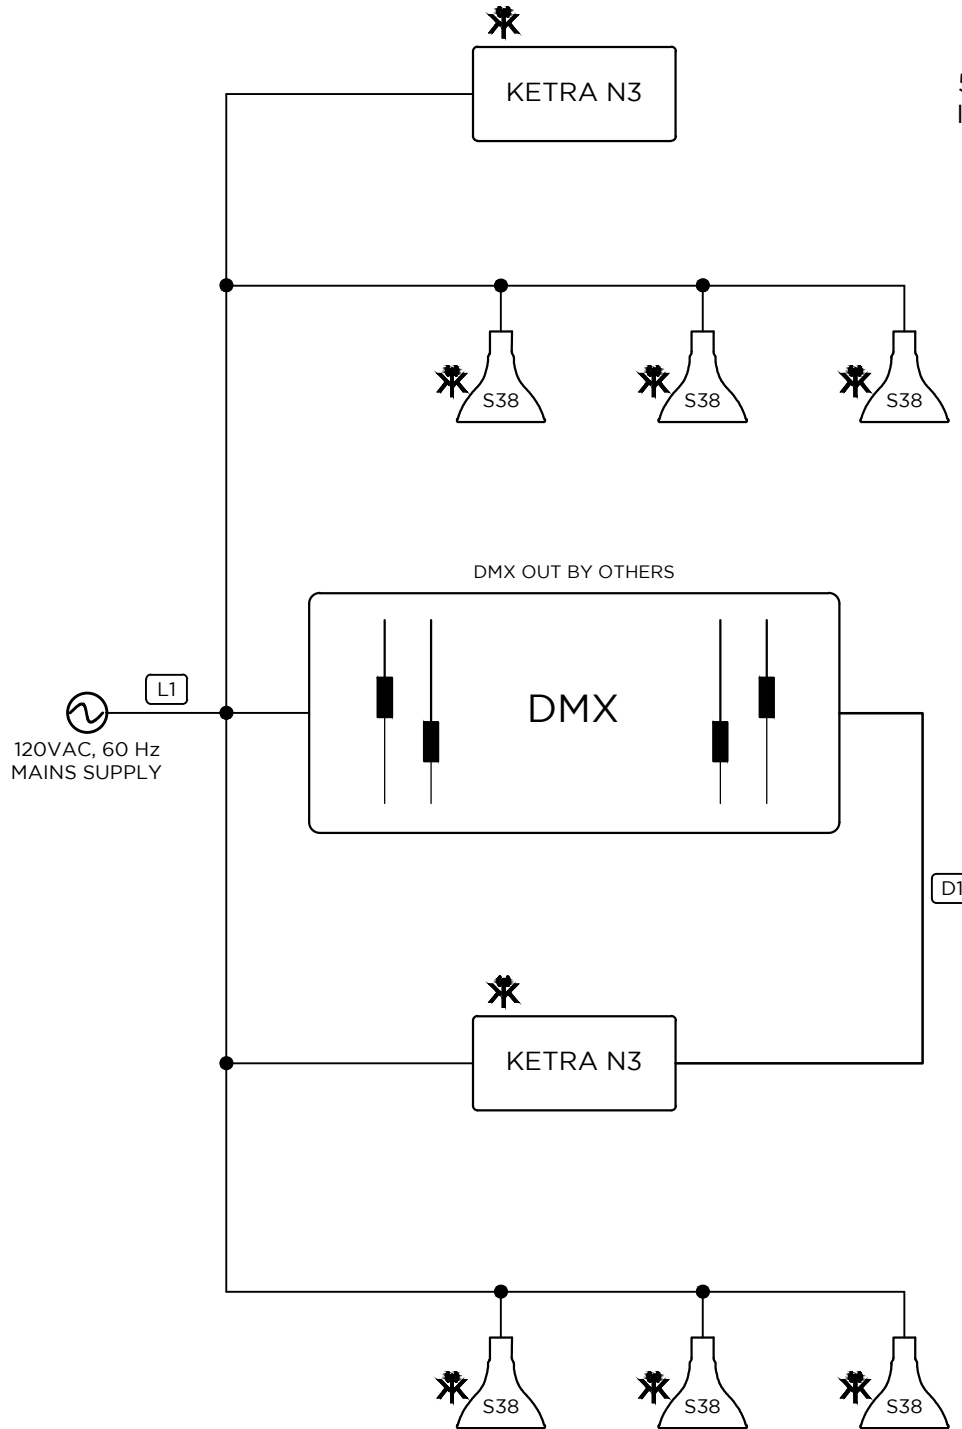

KETRA

6321 E. STASSNEY LN.
SUITE 13-400
AUSTIN, TX 78744
P: 512.347.1100

50 KETRANET MESH NODES PER INSTALLATION NETWORK

GENERAL NOTES:

1. KETRANET MESH IS KETRA'S WIRELESS CONTROL PROTOCOL.
2. A NODE IS A KETRANET MESH ENABLED WIRELESS DEVICE.
3. 50 KETRANET MESH NODES MAX. PER INSTALLATION NETWORK.
4. ALL KETRANET MESH NODES TO BE INSTALLED WITHIN 50'-0" RANGE OF THE NEAREST NODE.

FOR REFERENCE ONLY
NOT FOR
CONSTRUCTION

DRAWING TYPE: OL
DRAWING #:
REVISION #: 01
DATE: 04/26/2016
DRAWN BY: CEH
CHECKED BY: GEB
SCALE: NTS

SHEET NAME

KETRA MULTIPLE KNET,
N3, S38, DMX-OUT TO N3

SHEET

1 OF 1

KEY

- L1 12 AWG, 3 WIRE
- D1 BELDEN-9729 OR EQUIVALENT DMX, 2 TWISTED PAIRS, SHIELDED
- KETRANET MESH WIRELESS NETWORK