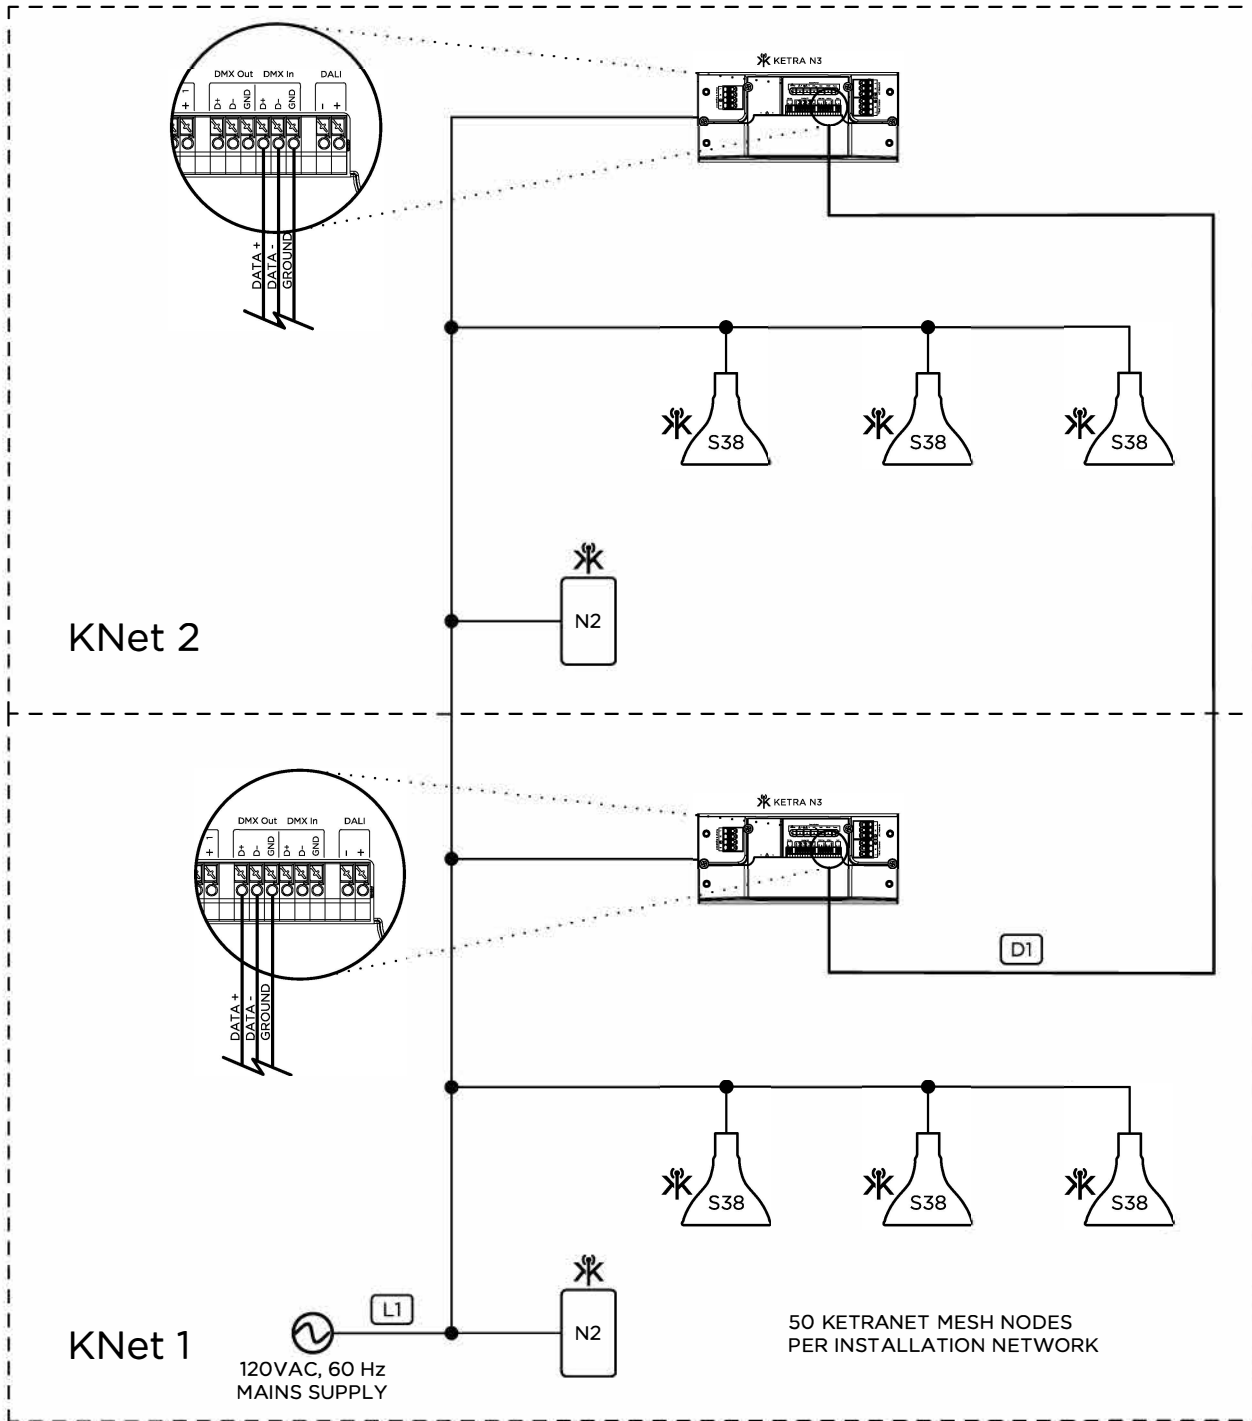

KETRA

6321 E. STASSNEY LN.
SUITE 13-400
AUSTIN, TX 78744
P: 512.347.1100

GENERAL NOTES:

1. KETRANET MESH IS KETRA'S WIRELESS CONTROL PROTOCOL.
2. A NODE IS A KETRANET MESH ENABLED WIRELESS DEVICE.
3. 50 KETRANET MESH NODES MAX. PER INSTALLATION NETWORK.
4. ALL KETRANET MESH NODES TO BE INSTALLED WITHIN 50'-0" RANGE OF THE NEAREST NODE.

SHEET NAME

KETRA MULTIPLE
KNET, N3, N2, S38,
DMX-OUT TO N3

SHEET

1 OF 1

50 KETRANET MESH
NODES PER INSTALLATION NETWORK

KEY	
L1	12 AWG, 3 WIRE BELDEN-9729 OR EQUIVALENT DMX, 2 TWISTED PAIRS, SHIELDED
D1	KETRANET MESH WIRELESS NETWORK
*	KETRANET MESH WIRELESS NETWORK