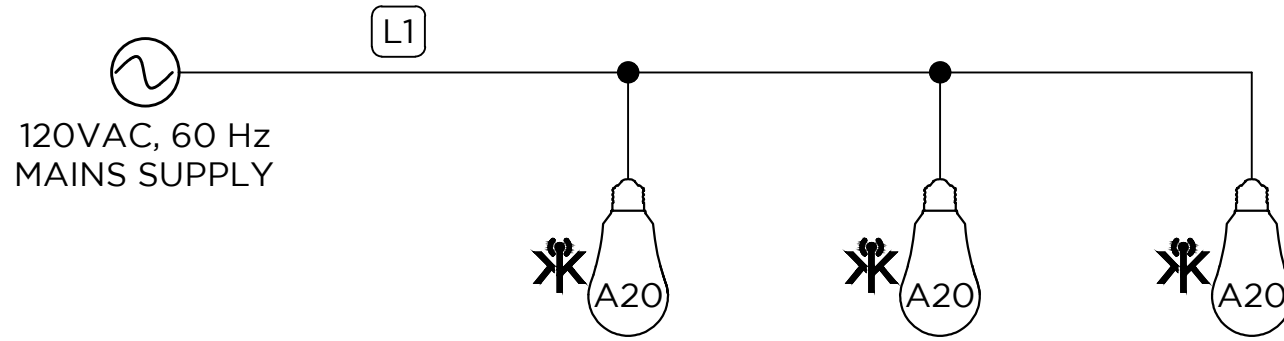

KETRA

6321 E. STASSNEY LN.
SUITE 13-400
AUSTIN, TX 78744
P: 512.347.1100

GENERAL NOTES:

1. KETRANET MESH IS KETRA'S WIRELESS CONTROL PROTOCOL.
2. A NODE IS A KETRANET MESH ENABLED WIRELESS DEVICE.
3. 50 KETRANET MESH NODES MAX. PER INSTALLATION NETWORK.
4. ALL KETRANET MESH NODES TO BE INSTALLED WITHIN 50'-0" RANGE OF THE NEAREST NODE.