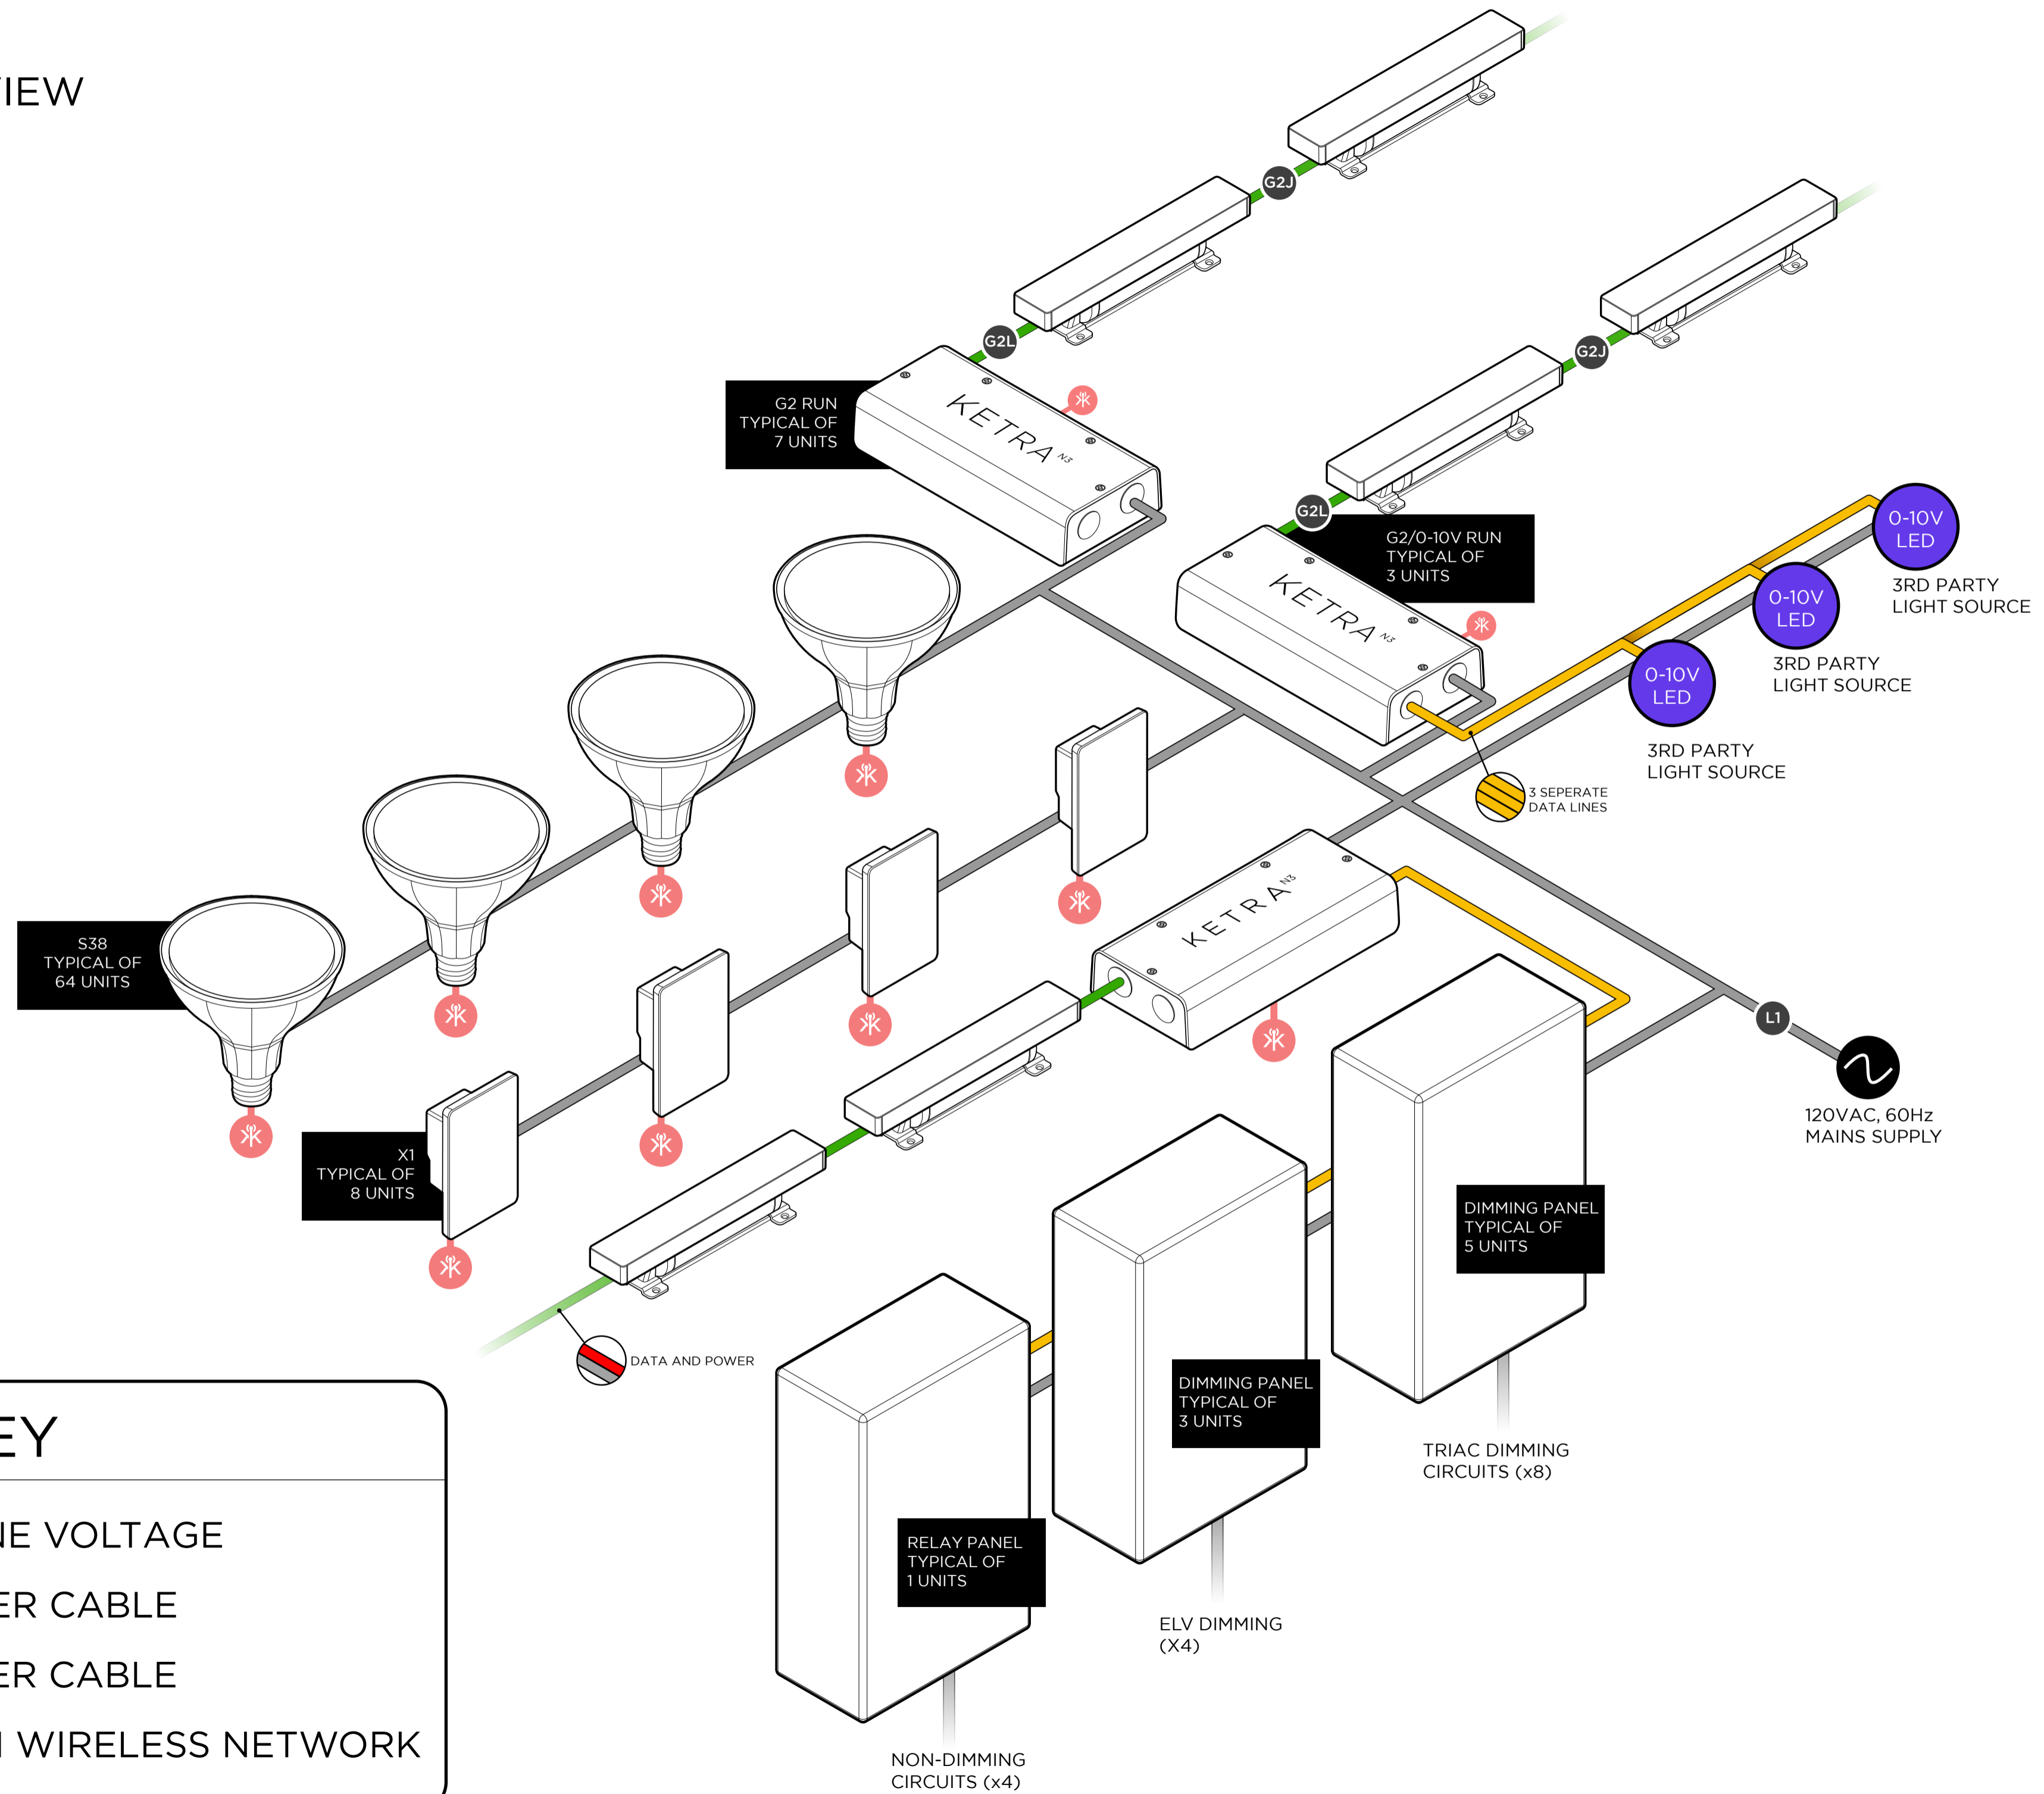

KETRA[®]

UCHI SYSTEM OVERVIEW

KEY

- L1** 120VAC 60Hz LINE VOLTAGE
- G2L** KETRA G2 LEADER CABLE
- G2J** KETRA G2 JUMPER CABLE
- *** KETRANET MESH WIRELESS NETWORK